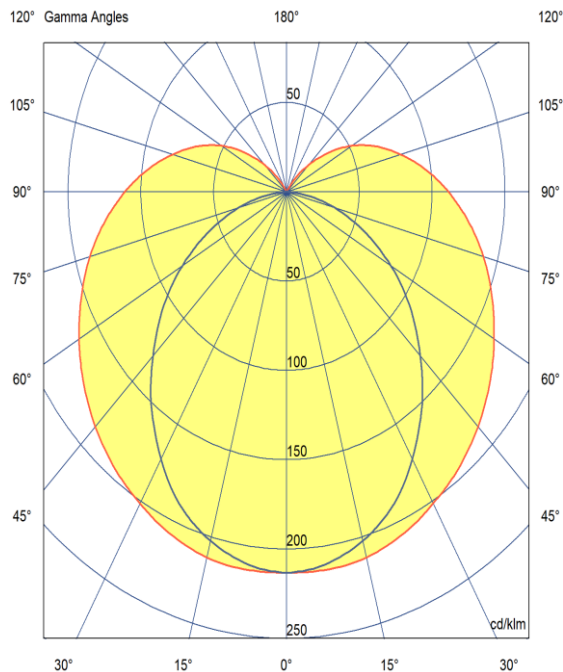

PROPACK SLIM

ARTECH
LIGHTING

Part Code: **APS 44 40 PC C S**

Artech Propack Slim LED surface mounted luminaire, with a polycarbonate diffuser and total luminous flux up to 7200lm with an overall efficacy of 120 lm/W. The Propack Slim can be used across various applications such as school and storage areas. Supplied with fixed output driver, optional 3 – hour Basic emergency kit.

Production Information

–
Physical
Mounting Type – Surface
Length – 1515mm
Height – 77mm
Width – 70mm
Finish – White
IP Rating – IP20

–
Electrical
Lamp Type – LED
Wattage – 37 W
Efficacy – 120 lm/W
Driver – Tridonic/Osram
Control – Fixed Output

–
LED
Delivered lumen output – 4440 lm
CCT – 4000K
CRI – 80+
MacAdam – 3
Service Lifetime – L80/B10 50,000hrs

–
Optic
Polycarbonate

Artech lighting strives to ensure all solutions are supplied with the latest technology, we therefore reserve the right to make technical and design changes without prior notice. Electrical connected load and luminous flux are subject to initial tolerance of up +/- 10%. Colour Temperature is subject to a tolerance of +/-150 Kelvin.