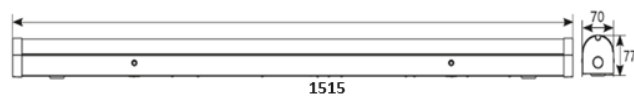

PROPACK SLIM

ARTECH
LIGHTING

Part Code: **APS 44 40 PC C S**

Artech Propack Slim LED surface mounted luminaire, with a polycarbonate diffuser and total luminous flux up to 7200lm with an overall efficacy of 120 lm/W. The Propack Slim can be used across various applications such as school and storage areas. Supplied with fixed output driver, optional 3 – hour Basic emergency kit.

Production Information

–
Physical
Mounting Type – Surface
Length – 1515mm
Height – 77mm
Width – 70mm
Finish – White
IP Rating – IP20

–
Electrical
Lamp Type – LED
Wattage – 37 W
Efficacy – 120 lm/W
Driver – Tridonic/Osram
Control – Fixed Output

–
LED
Delivered lumen output – 4440 lm
CCT – 4000K
CRI – 80+
MacAdam – 3
Service Lifetime – L80/B10 50,000hrs

–
Optic
Polycarbonate

Artech lighting strives to ensure all solutions are supplied with the latest technology, we therefore reserve the right to make technical and design changes without prior notice. Electrical connected load and luminous flux are subject to initial tolerance of up +/- 10%. Colour Temperature is subject to a tolerance of +/-150 Kelvin.