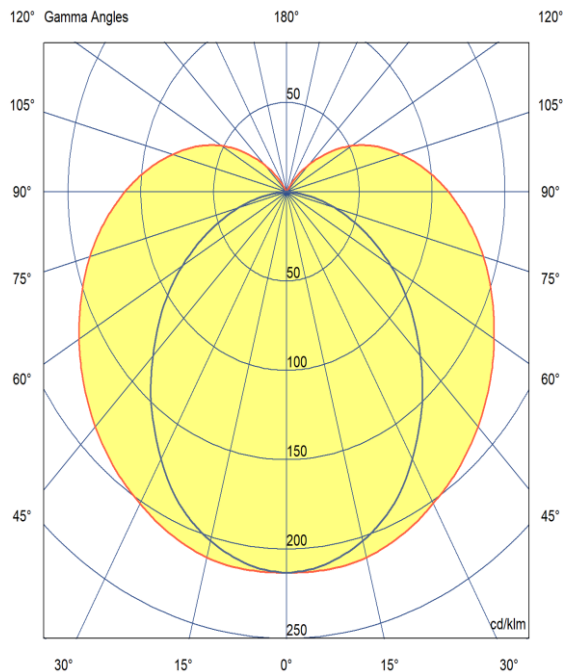

# PROPACK SLIM

ARTECH  
LIGHTING

Part Code: **APS 48 40 PC B S**

Artech Propack Slim LED surface mounted luminaire, with a polycarbonate diffuser and total luminous flux up to 4800lm with an overall efficacy of 120 lm/W. The Propack Slim can be used across various applications such as school and storage areas. Supplied with fixed output driver, optional 3 – hour Basic or Empro compatible emergency kit.

## Production Information

–  
**Physical**  
Mounting Type – Surface  
Length – 1215mm  
Height – 77mm  
Width – 70mm  
Finish – White  
IP Rating – IP20

–  
**Electrical**  
Lamp Type – LED  
Wattage – 40 W  
Efficacy – 120 lm/W  
Driver – Tridonic/Osram  
Control – Fixed Output

–  
**LED**  
Delivered lumen output – 4800 lm  
CCT – 4000K  
CRI – 80+  
MacAdam – 3  
Service Lifetime – L80/B10 50,000hrs

–  
**Optic**  
Polycarbonate

Artech lighting strives to ensure all solutions are supplied with the latest technology, we therefore reserve the right to make technical and design changes without prior notice. Electrical connected load and luminous flux are subject to initial tolerance of up +/- 10%. Colour Temperature is subject to a tolerance of +/-150 Kelvin.