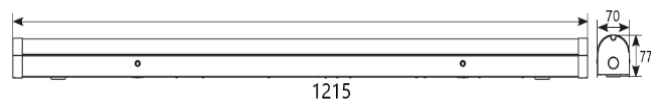

# PROPACK SLIM

ARTECH  
LIGHTING

Part Code: **APS 48 40 PC B S**

Artech Propack Slim LED surface mounted luminaire, with a polycarbonate diffuser and total luminous flux up to 4800lm with an overall efficacy of 120 lm/W. The Propack Slim can be used across various applications such as school and storage areas. Supplied with fixed output driver, optional 3 – hour Basic or Empro compatible emergency kit.

## Production Information

–  
**Physical**  
Mounting Type – Surface  
Length – 1215mm  
Height – 77mm  
Width – 70mm  
Finish – White  
IP Rating – IP20

–  
**Electrical**  
Lamp Type – LED  
Wattage – 40 W  
Efficacy – 120 lm/W  
Driver – Tridonic/Osram  
Control – Fixed Output

–  
**LED**  
Delivered lumen output – 4800 lm  
CCT – 4000K  
CRI – 80+  
MacAdam – 3  
Service Lifetime – L80/B10 50,000hrs

–  
**Optic**  
Polycarbonate

Artech lighting strives to ensure all solutions are supplied with the latest technology, we therefore reserve the right to make technical and design changes without prior notice. Electrical connected load and luminous flux are subject to initial tolerance of up +/- 10%. Colour Temperature is subject to a tolerance of +/-150 Kelvin.