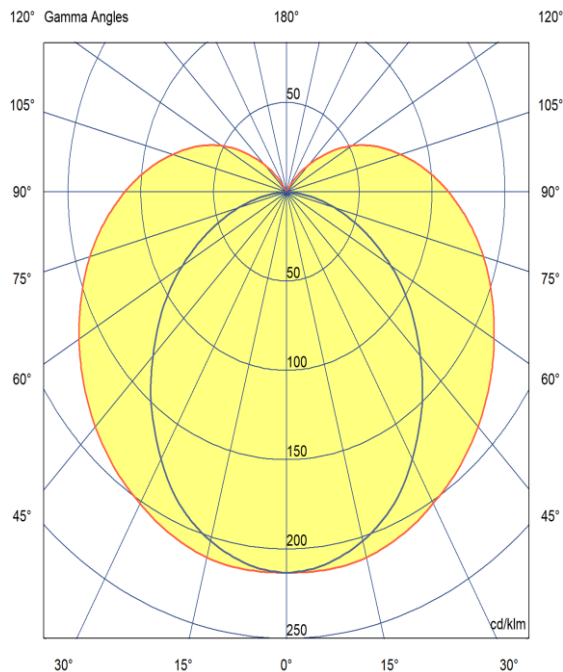

PROPACK SLIM

ARTECH
LIGHTING

Part Code: **APS 65 40 PC D S**

Artech Propack Slim LED surface mounted luminaire, with a polycarbonate diffuser and total luminous flux up to 9840lm with an overall efficacy of 120 lm/W. The Propack Slim can be used across various applications such as school and storage areas. Supplied with fixed output driver, optional 3 – hour Basic or Empro compatible emergency kit.

Production Information

–
Physical
Mounting Type – Surface
Length – 1815mm
Height – 77mm
Width – 70mm
Finish – White
IP Rating – IP20

–
Electrical
Lamp Type – LED
Wattage – 54 W
Efficacy – 120 lm/W
Driver – Tridonic/Osram
Control – Fixed Output

–
LED
Delivered lumen output – 6480 lm
CCT – 4000K
CRI – 80+
MacAdam – 3
Service Lifetime – L80/B10 50,000hrs

–
Optic
Polycarbonate

Artech lighting strives to ensure all solutions are supplied with the latest technology, we therefore reserve the right to make technical and design changes without prior notice. Electrical connected load and luminous flux are subject to initial tolerance of up +/- 10%. Colour Temperature is subject to a tolerance of +/-150 Kelvin.