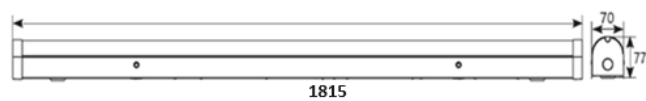

PROPACK SLIM

ARTECH
LIGHTING

Part Code: **APS 65 40 PC D S**

Artech Propack Slim LED surface mounted luminaire, with a polycarbonate diffuser and total luminous flux up to 9840lm with an overall efficacy of 120 lm/W. The Propack Slim can be used across various applications such as school and storage areas. Supplied with fixed output driver, optional 3 – hour Basic or Empro compatible emergency kit.

Production Information

–
Physical
Mounting Type – Surface
Length – 1815mm
Height – 77mm
Width – 70mm
Finish – White
IP Rating – IP20

–
Electrical
Lamp Type – LED
Wattage – 54 W
Efficacy – 120 lm/W
Driver – Tridonic/Osram
Control – Fixed Output

–
LED
Delivered lumen output – 6480 lm
CCT – 4000K
CRI – 80+
MacAdam – 3
Service Lifetime – L80/B10 50,000hrs

–
Optic
Polycarbonate

Artech lighting strives to ensure all solutions are supplied with the latest technology, we therefore reserve the right to make technical and design changes without prior notice. Electrical connected load and luminous flux are subject to initial tolerance of up +/- 10%. Colour Temperature is subject to a tolerance of +/-150 Kelvin.