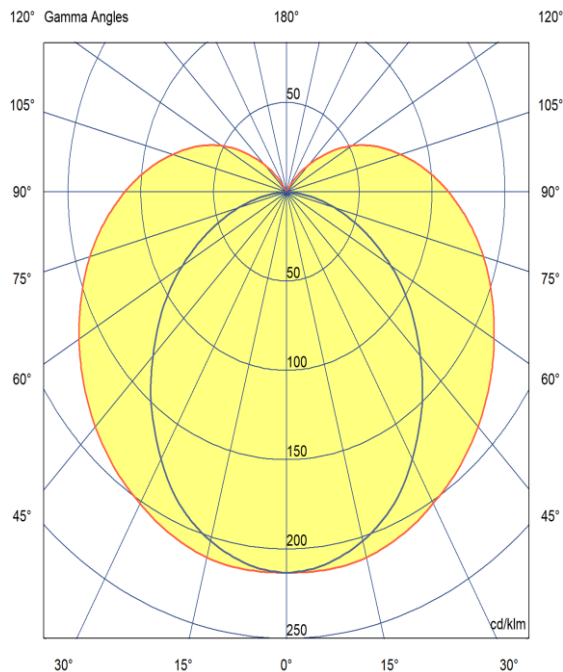

# PROPACK SLIM

ARTECH  
LIGHTING

Part Code: **APS 72 40 PC B S**

Artech Propack Slim LED surface mounted luminaire, with a polycarbonate diffuser and total luminous flux up to 7200lm with an overall efficacy of 120 lm/W. The Propack Slim can be used across various applications such as school and storage areas. Supplied with fixed output driver, optional 3 – hour Basic or Empro compatible emergency kit.

## Production Information

–  
**Physical**  
Mounting Type – Surface  
Length – 1515mm  
Height – 77mm  
Width – 70mm  
Finish – White  
IP Rating – IP20

–  
**Electrical**  
Lamp Type – LED  
Wattage – 60 W  
Efficacy – 120 lm/W  
Driver – Tridonic/Osram  
Control – Fixed Output

–  
**LED**  
Delivered lumen output – 7200 lm  
CCT – 4000K  
CRI – 80+  
MacAdam – 3  
Service Lifetime – L80/B10 50,000hrs

–  
**Optic**  
Polycarbonate

Artech lighting strives to ensure all solutions are supplied with the latest technology, we therefore reserve the right to make technical and design changes without prior notice. Electrical connected load and luminous flux are subject to initial tolerance of up +/- 10%. Colour Temperature is subject to a tolerance of +/-150 Kelvin.