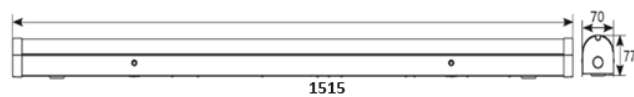

# PROPACK SLIM

ARTECH  
LIGHTING

Part Code: **APS 72 40 PC B S**

Artech Propack Slim LED surface mounted luminaire, with a polycarbonate diffuser and total luminous flux up to 7200lm with an overall efficacy of 120 lm/W. The Propack Slim can be used across various applications such as school and storage areas. Supplied with fixed output driver, optional 3 – hour Basic or Empro compatible emergency kit.

## Production Information

–  
**Physical**  
Mounting Type – Surface  
Length – 1515mm  
Height – 77mm  
Width – 70mm  
Finish – White  
IP Rating – IP20

–  
**Electrical**  
Lamp Type – LED  
Wattage – 60 W  
Efficacy – 120 lm/W  
Driver – Tridonic/Osram  
Control – Fixed Output

–  
**LED**  
Delivered lumen output – 7200 lm  
CCT – 4000K  
CRI – 80+  
MacAdam – 3  
Service Lifetime – L80/B10 50,000hrs

–  
**Optic**  
Polycarbonate

Artech lighting strives to ensure all solutions are supplied with the latest technology, we therefore reserve the right to make technical and design changes without prior notice. Electrical connected load and luminous flux are subject to initial tolerance of up +/- 10%. Colour Temperature is subject to a tolerance of +/-150 Kelvin.