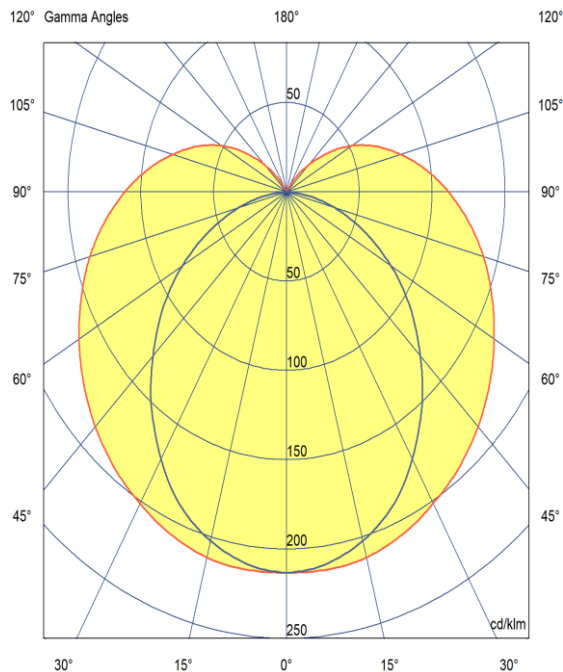

# PROPACK SLIM

ARTECH  
LIGHTING

Part Code: **APS 98 40 PC D S**

Artech Propack Slim LED surface mounted luminaire, with a polycarbonate diffuser and total luminous flux up to 9840lm with an overall efficacy of 120 lm/W. The Propack Slim can be used across various applications such as school and storage areas. Supplied with fixed output driver, optional 3 – hour Basic or Empro compatible emergency kit.

## Production Information

–  
**Physical**  
Mounting Type – Surface  
Length – 1815mm  
Height – 77mm  
Width – 70mm  
Finish – White  
IP Rating – IP20

–  
**Electrical**  
Lamp Type – LED  
Wattage – 82 W  
Efficacy – 120 lm/W  
Driver – Tridonic/Osram  
Control – Fixed Output

–  
**LED**  
Delivered lumen output – 9840 lm  
CCT – 4000K  
CRI – 80+  
MacAdam – 3  
Service Lifetime – L80/B10 50,000hrs

–  
**Optic**  
Polycarbonate

Artech lighting strives to ensure all solutions are supplied with the latest technology, we therefore reserve the right to make technical and design changes without prior notice. Electrical connected load and luminous flux are subject to initial tolerance of up +/- 10%. Colour Temperature is subject to a tolerance of +/-150 Kelvin.