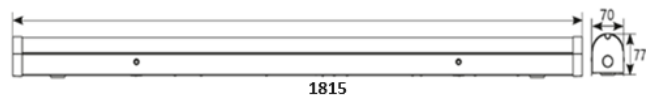

# PROPACK SLIM

ARTECH  
LIGHTING

Part Code: **APS 98 40 PC D S**

Artech Propack Slim LED surface mounted luminaire, with a polycarbonate diffuser and total luminous flux up to 9840lm with an overall efficacy of 120 lm/W. The Propack Slim can be used across various applications such as school and storage areas. Supplied with fixed output driver, optional 3 – hour Basic or Empro compatible emergency kit.

## Production Information

–  
**Physical**  
Mounting Type – Surface  
Length – 1815mm  
Height – 77mm  
Width – 70mm  
Finish – White  
IP Rating – IP20

–  
**Electrical**  
Lamp Type – LED  
Wattage – 82 W  
Efficacy – 120 lm/W  
Driver – Tridonic/Osram  
Control – Fixed Output

–  
**LED**  
Delivered lumen output – 9840 lm  
CCT – 4000K  
CRI – 80+  
MacAdam – 3  
Service Lifetime – L80/B10 50,000hrs

–  
**Optic**  
Polycarbonate

Artech lighting strives to ensure all solutions are supplied with the latest technology, we therefore reserve the right to make technical and design changes without prior notice. Electrical connected load and luminous flux are subject to initial tolerance of up +/- 10%. Colour Temperature is subject to a tolerance of +/-150 Kelvin.