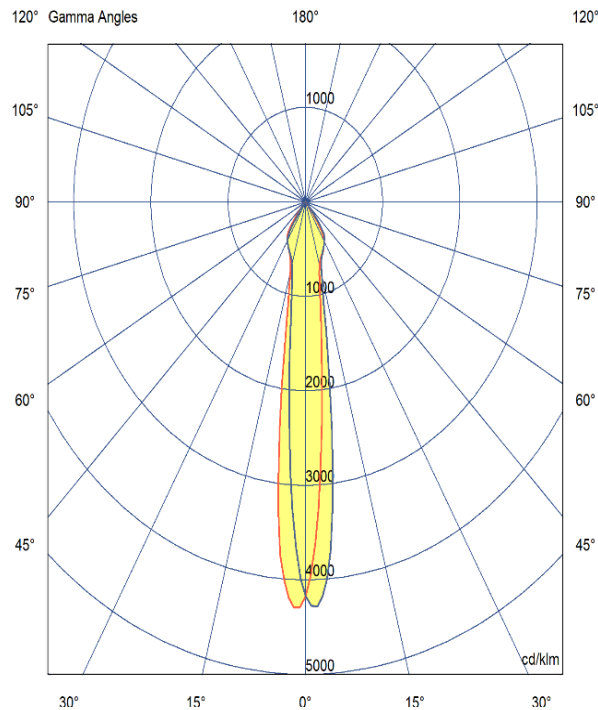

ASTRA 58

ARTECH
LIGHTING

Part Code: **AST 05 40 12 CL 58 TR BB D**

An elegant directional track spotlight range, with high quality aluminium housing and discrete hinge design allowing for concise adjustment. A range of beam angles are available to suit any spotlighting or general lighting application. Total luminous flux up to 1800 lm with overall luminaire efficacy up to 100 lm/W. Supplied with DALI digital dimmable driver, optional 3 – hour Basic or EMPRO emergency kit.

Production Information

–
Physical
Mounting Type – Track Mounted
Length – 150mm
Diameter – 58mm
Finish – Black/Black
IP Rating – IP20

–
Electrical
Lamp Type – LED
Wattage – 5W
Efficacy – 100lm/W
Driver – Tridonic
Control – DALI2

–
LED
Manufacturer – Phillips Lumileds
LED Type – COB 1280
Delivered lumen output – 500lm
CCT – 4000K
CRI – 90+
MacAdam – < 3
Service Lifetime – L80/B10 50,000hrs

–
Optic
12° Beam Angle/ Clear Optic

Artech lighting strives to ensure all solutions are supplied with the latest technology, we therefore reserve the right to make technical and design changes without prior notice. Electrical connected load and luminous flux are subject to initial tolerance of up +/- 10%. Colour Temperature is subject to a tolerance of +/-150 Kelvin.