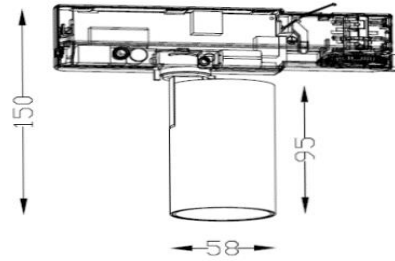

ASTRA 58

ARTECH
LIGHTING

Part Code: **AST 05 40 12 CL 58 TR BB D**

An elegant directional track spotlight range, with high quality aluminium housing and discrete hinge design allowing for concise adjustment. A range of beam angles are available to suit any spotlighting or general lighting application. Total luminous flux up to 1800 lm with overall luminaire efficacy up to 100 lm/W. Supplied with DALI digital dimmable driver, optional 3 – hour Basic or EMPRO emergency kit.

Production Information

–
Physical
Mounting Type – Track Mounted
Length – 150mm
Diameter – 58mm
Finish – Black/Black
IP Rating – IP20

–
Electrical
Lamp Type – LED
Wattage – 5W
Efficacy – 100lm/W
Driver – Tridonic
Control – DALI2

–
LED
Manufacturer – Phillips Lumileds
LED Type – COB 1280
Delivered lumen output – 500lm
CCT – 4000K
CRI – 90+
MacAdam – < 3
Service Lifetime – L80/B10 50,000hrs

–
Optic
12° Beam Angle/ Clear Optic

Artech lighting strives to ensure all solutions are supplied with the latest technology, we therefore reserve the right to make technical and design changes without prior notice. Electrical connected load and luminous flux are subject to initial tolerance of up +/- 10%. Colour Temperature is subject to a tolerance of +/-150 Kelvin.