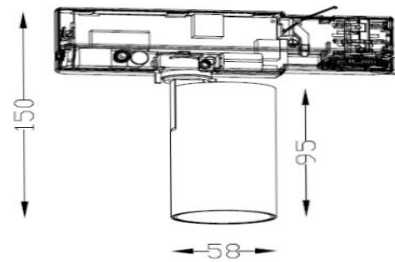

# ASTRA 58

ARTECH  
LIGHTING

Part Code: **AST 05 40 24 CL 58 TR BB D**

An elegant directional track spotlight range, with high quality aluminium housing and discrete hinge design allowing for concise adjustment. A range of beam angles are available to suit any spotlighting or general lighting application. Total luminous flux up to 1800 lm with overall luminaire efficacy up to 100 lm/W. Supplied with DALI digital dimmable driver, optional 3 – hour Basic or EMPRO emergency kit.

## Production Information

–  
**Physical**  
Mounting Type – Track Mounted  
Length – 150mm  
Diameter – 58mm  
Finish – Black/Black  
IP Rating – IP20

–  
**Electrical**  
Lamp Type – LED  
Wattage – 5W  
Efficacy – 100lm/W  
Driver – Tridonic  
Control – DALI2