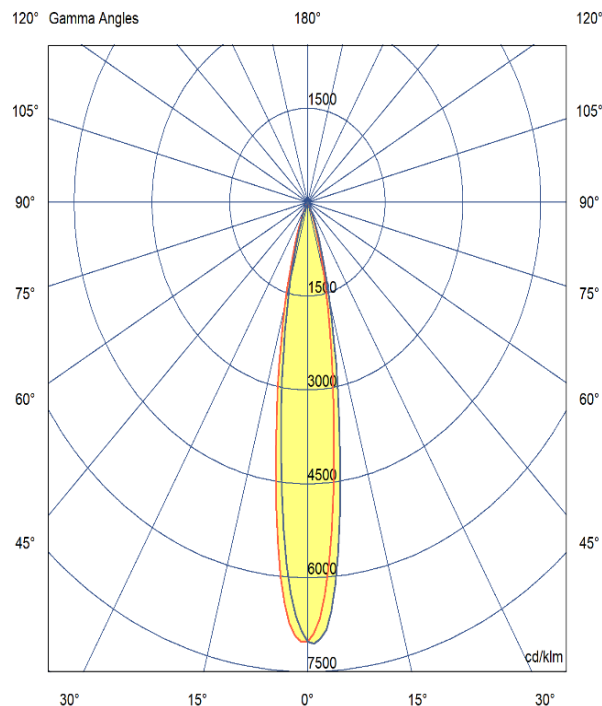

# ASTRA 58

ARTECH  
LIGHTING

Part Code: **AST 05 40 24 CL 58 TR BB D**

An elegant directional track spotlight range, with high quality aluminium housing and discrete hinge design allowing for concise adjustment. A range of beam angles are available to suit any spotlighting or general lighting application. Total luminous flux up to 1800 lm with overall luminaire efficacy up to 100 lm/W. Supplied with DALI digital dimmable driver, optional 3 – hour Basic or EMPRO emergency kit.

## Production Information

–  
**Physical**  
Mounting Type – Track Mounted  
Length – 150mm  
Diameter – 58mm  
Finish – Black/Black  
IP Rating – IP20

–  
**Electrical**  
Lamp Type – LED  
Wattage – 5W  
Efficacy – 100lm/W  
Driver – Tridonic  
Control – DALI2

–  
**LED**  
Manufacturer – Phillips Lumileds  
LED Type – COB 1280  
Delivered lumen output – 500lm  
CCT – 4000K  
CRI – 90+  
MacAdam – < 3  
Service Lifetime – L80/B10 50,000hrs

–  
**Optic**  
24° Beam Angle/ Clear Optic