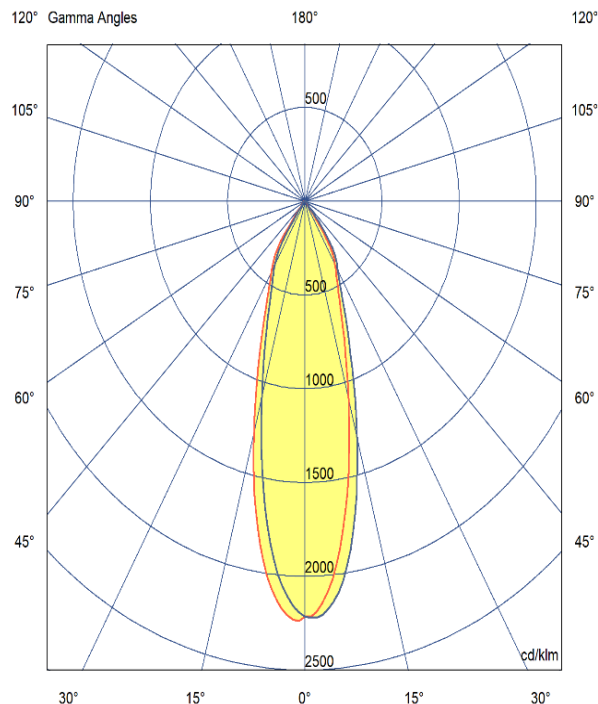

ASTRA 58

ARTECH
LIGHTING

Part Code: **AST 05 40 38 CL 58 TR BB D**

An elegant directional track spotlight range, with high quality aluminium housing and discrete hinge design allowing for concise adjustment. A range of beam angles are available to suit any spotlighting or general lighting application. Total luminous flux up to 1800 lm with overall luminaire efficacy up to 100 lm/W. Supplied with DALI digital dimmable driver, optional 3 – hour Basic or EMPRO emergency kit.

Production Information

–
Physical
Mounting Type – Track Mounted
Length – 150mm
Diameter – 58mm
Finish – Black/Black
IP Rating – IP20

–
Electrical
Lamp Type – LED
Wattage – 5W
Efficacy – 100lm/W
Driver – Tridonic
Control – DALI2

–
LED
Manufacturer – Phillips Lumileds
LED Type – COB 1280
Delivered lumen output – 500lm
CCT – 4000K
CRI – 90+
MacAdam – < 3
Service Lifetime – L80/B10 50,000hrs

–
Optic
38° Beam Angle/ Clear Optic

Artech lighting strives to ensure all solutions are supplied with the latest technology, we therefore reserve the right to make technical and design changes without prior notice. Electrical connected load and luminous flux are subject to initial tolerance of up +/- 10%. Colour Temperature is subject to a tolerance of +/-150 Kelvin.