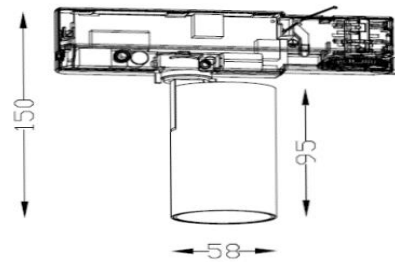

ASTRA 58

ARTECH
LIGHTING

Part Code: **AST 05 40 38 CL 58 TR BB D**

An elegant directional track spotlight range, with high quality aluminium housing and discrete hinge design allowing for concise adjustment. A range of beam angles are available to suit any spotlighting or general lighting application. Total luminous flux up to 1800 lm with overall luminaire efficacy up to 100 lm/W. Supplied with DALI digital dimmable driver, optional 3 – hour Basic or EMPRO emergency kit.

Production Information

–
Physical
Mounting Type – Track Mounted
Length – 150mm
Diameter – 58mm
Finish – Black/Black
IP Rating – IP20

–
Electrical
Lamp Type – LED
Wattage – 5W
Efficacy – 100lm/W
Driver – Tridonic
Control – DALI2

–
LED
Manufacturer – Phillips Lumileds
LED Type – COB 1280
Delivered lumen output – 500lm
CCT – 4000K
CRI – 90+
MacAdam – < 3
Service Lifetime – L80/B10 50,000hrs

–
Optic
38° Beam Angle/ Clear Optic

Artech lighting strives to ensure all solutions are supplied with the latest technology, we therefore reserve the right to make technical and design changes without prior notice. Electrical connected load and luminous flux are subject to initial tolerance of up +/- 10%. Colour Temperature is subject to a tolerance of +/-150 Kelvin.