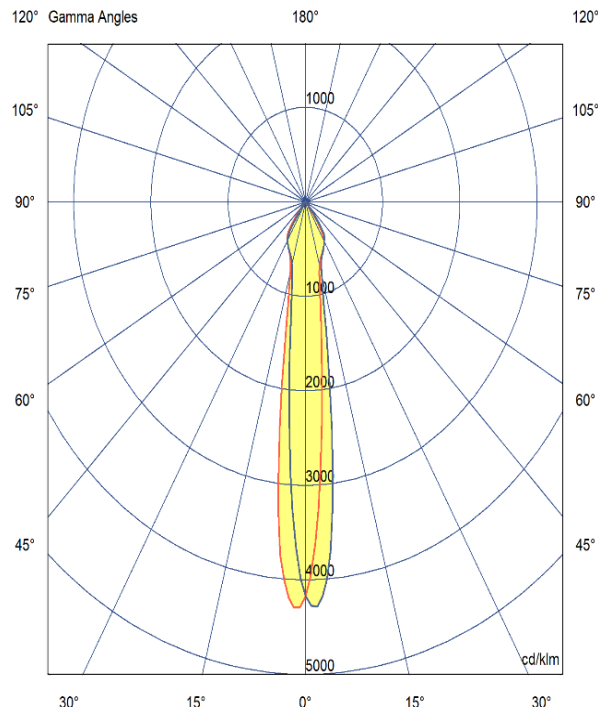

ASTRA 58

ARTECH
LIGHTING

Part Code: **AST 06 40 12 CL 58 TR BB D**

An elegant directional track spotlight range, with high quality aluminium housing and discrete hinge design allowing for concise adjustment. A range of beam angles are available to suit any spotlighting or general lighting application. Total luminous flux up to 1800 lm with overall luminaire efficacy up to 100 lm/W. Supplied with DALI digital dimmable driver, optional 3 – hour Basic or EMPRO emergency kit.

Production Information

–
Physical
Mounting Type – Track Mounted
Length – 150mm
Diameter – 58mm
Finish – Black/Black
IP Rating – IP20

–
Electrical
Lamp Type – LED
Wattage – 6W
Efficacy – 100lm/W
Driver – Tridonic
Control – DALI2

–
LED
Manufacturer – Phillips Lumileds
LED Type – COB 1280
Delivered lumen output – 600lm
CCT – 4000K
CRI – 90+
MacAdam – < 3
Service Lifetime – L80/B10 50,000hrs

–
Optic
12° Beam Angle/ Clear Optic

Artech lighting strives to ensure all solutions are supplied with the latest technology, we therefore reserve the right to make technical and design changes without prior notice. Electrical connected load and luminous flux are subject to initial tolerance of up +/- 10%. Colour Temperature is subject to a tolerance of +/-150 Kelvin.