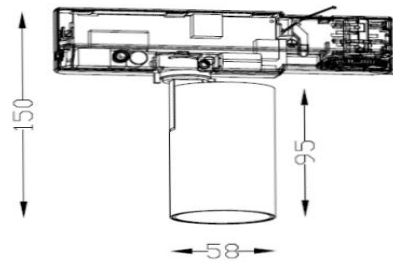

ASTRA 58

ARTECH
LIGHTING

Part Code: **AST 06 40 12 CL 58 TR BB D**

An elegant directional track spotlight range, with high quality aluminium housing and discrete hinge design allowing for concise adjustment. A range of beam angles are available to suit any spotlighting or general lighting application. Total luminous flux up to 1800 lm with overall luminaire efficacy up to 100 lm/W. Supplied with DALI digital dimmable driver, optional 3 – hour Basic or EMPRO emergency kit.

Production Information

–
Physical
Mounting Type – Track Mounted
Length – 150mm
Diameter – 58mm
Finish – Black/Black
IP Rating – IP20

–
Electrical
Lamp Type – LED
Wattage – 6W
Efficacy – 100lm/W
Driver – Tridonic
Control – DALI2

–
LED
Manufacturer – Phillips Lumileds
LED Type – COB 1280
Delivered lumen output – 600lm
CCT – 4000K
CRI – 90+
MacAdam – < 3
Service Lifetime – L80/B10 50,000hrs

–
Optic
12° Beam Angle/ Clear Optic

Artech lighting strives to ensure all solutions are supplied with the latest technology, we therefore reserve the right to make technical and design changes without prior notice. Electrical connected load and luminous flux are subject to initial tolerance of up +/- 10%. Colour Temperature is subject to a tolerance of +/-150 Kelvin.