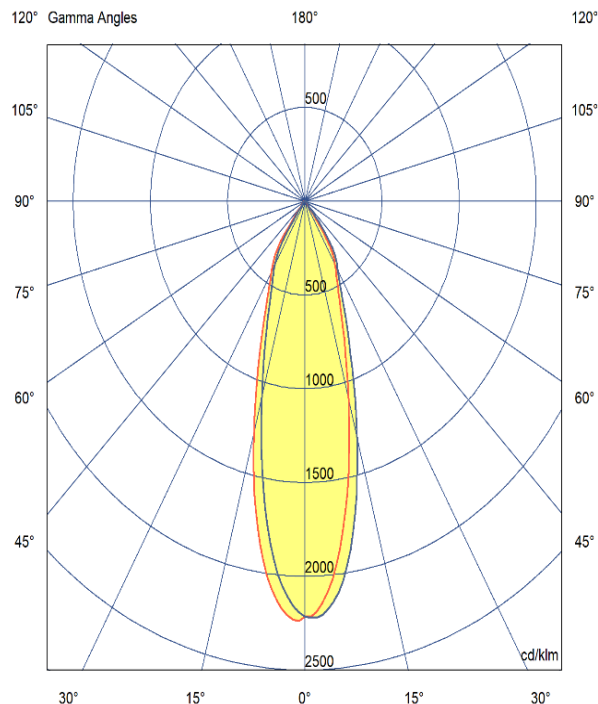

ASTRA 58

ARTECH
LIGHTING

Part Code: **AST 06 40 38 CL 58 TR BB D**

An elegant directional track spotlight range, with high quality aluminium housing and discrete hinge design allowing for concise adjustment. A range of beam angles are available to suit any spotlighting or general lighting application. Total luminous flux up to 1800 lm with overall luminaire efficacy up to 100 lm/W. Supplied with DALI digital dimmable driver, optional 3 – hour Basic or EMPRO emergency kit.

Production Information

–
Physical
Mounting Type – Track Mounted
Length – 150mm
Diameter – 58mm
Finish – Black/Black
IP Rating – IP20

–
Electrical
Lamp Type – LED
Wattage – 6W
Efficacy – 100lm/W
Driver – Tridonic
Control – DALI2

–
LED
Manufacturer – Phillips Lumileds
LED Type – COB 1280
Delivered lumen output – 600lm
CCT – 4000K
CRI – 90+
MacAdam – < 3
Service Lifetime – L80/B10 50,000hrs

–
Optic
38° Beam Angle/ Clear Optic

Artech lighting strives to ensure all solutions are supplied with the latest technology, we therefore reserve the right to make technical and design changes without prior notice. Electrical connected load and luminous flux are subject to initial tolerance of up +/- 10%. Colour Temperature is subject to a tolerance of +/-150 Kelvin.