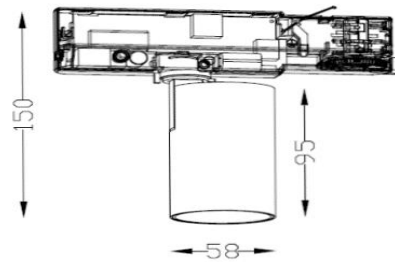

ASTRA 58

ARTECH
LIGHTING

Part Code: **AST 06 40 38 CL 58 TR BB D**

An elegant directional track spotlight range, with high quality aluminium housing and discrete hinge design allowing for concise adjustment. A range of beam angles are available to suit any spotlighting or general lighting application. Total luminous flux up to 1800 lm with overall luminaire efficacy up to 100 lm/W. Supplied with DALI digital dimmable driver, optional 3 – hour Basic or EMPRO emergency kit.

Production Information

–
Physical
Mounting Type – Track Mounted
Length – 150mm
Diameter – 58mm
Finish – Black/Black
IP Rating – IP20

–
Electrical
Lamp Type – LED
Wattage – 6W
Efficacy – 100lm/W
Driver – Tridonic
Control – DALI2

–
LED
Manufacturer – Phillips Lumileds
LED Type – COB 1280
Delivered lumen output – 600lm
CCT – 4000K
CRI – 90+
MacAdam – < 3
Service Lifetime – L80/B10 50,000hrs

–
Optic
38° Beam Angle/ Clear Optic

Artech lighting strives to ensure all solutions are supplied with the latest technology, we therefore reserve the right to make technical and design changes without prior notice. Electrical connected load and luminous flux are subject to initial tolerance of up +/- 10%. Colour Temperature is subject to a tolerance of +/-150 Kelvin.