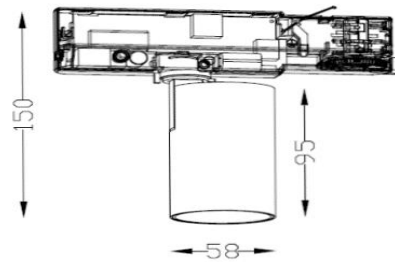

ASTRA 58

ARTECH
LIGHTING

Part Code: **AST 07 40 12 CL 58 TR BB D**

An elegant directional track spotlight range, with high quality aluminium housing and discrete hinge design allowing for concise adjustment. A range of beam angles are available to suit any spotlighting or general lighting application. Total luminous flux up to 1800 lm with overall luminaire efficacy up to 100 lm/W. Supplied with DALI digital dimmable driver, optional 3 – hour Basic or EMPRO emergency kit.

Production Information

–
Physical
Mounting Type – Track Mounted
Length – 150mm
Diameter – 58mm
Finish – Black/Black
IP Rating – IP20

–
Electrical
Lamp Type – LED
Wattage – 7W
Efficacy – 100lm/W
Driver – Tridonic
Control – DALI2

–
LED
Manufacturer – Phillips Lumileds
LED Type – COB 1280
Delivered lumen output – 700lm
CCT – 4000K
CRI – 90+
MacAdam – < 3
Service Lifetime – L80/B10 50,000hrs

–
Optic
12° Beam Angle/ Clear Optic

Artech lighting strives to ensure all solutions are supplied with the latest technology, we therefore reserve the right to make technical and design changes without prior notice. Electrical connected load and luminous flux are subject to initial tolerance of up +/- 10%. Colour Temperature is subject to a tolerance of +/-150 Kelvin.