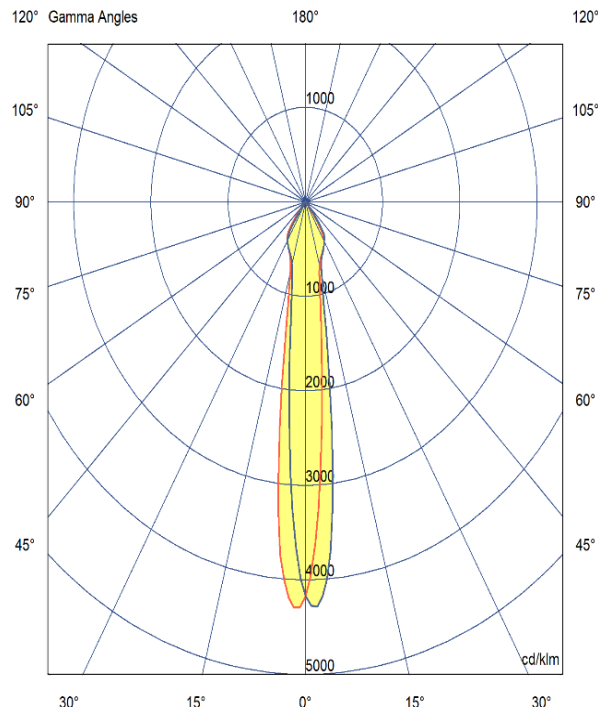

ASTRA 58

ARTECH
LIGHTING

Part Code: **AST 07 40 12 CL 58 TR BB D**

An elegant directional track spotlight range, with high quality aluminium housing and discrete hinge design allowing for concise adjustment. A range of beam angles are available to suit any spotlighting or general lighting application. Total luminous flux up to 1800 lm with overall luminaire efficacy up to 100 lm/W. Supplied with DALI digital dimmable driver, optional 3 – hour Basic or EMPRO emergency kit.

Production Information

–
Physical
Mounting Type – Track Mounted
Length – 150mm
Diameter – 58mm
Finish – Black/Black
IP Rating – IP20

–
Electrical
Lamp Type – LED
Wattage – 7W
Efficacy – 100lm/W
Driver – Tridonic
Control – DALI2

–
LED
Manufacturer – Phillips Lumileds
LED Type – COB 1280
Delivered lumen output – 700lm
CCT – 4000K
CRI – 90+
MacAdam – < 3
Service Lifetime – L80/B10 50,000hrs

–
Optic
12° Beam Angle/ Clear Optic

Artech lighting strives to ensure all solutions are supplied with the latest technology, we therefore reserve the right to make technical and design changes without prior notice. Electrical connected load and luminous flux are subject to initial tolerance of up +/- 10%. Colour Temperature is subject to a tolerance of +/-150 Kelvin.