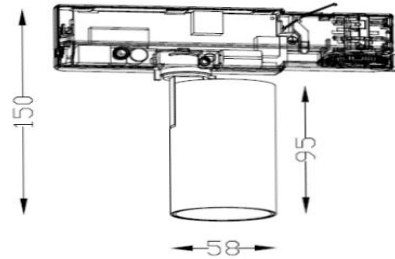

ASTRA 58

ARTECH
LIGHTING

Part Code: **AST 07 40 24 CL 58 TR BB D**

An elegant directional track spotlight range, with high quality aluminium housing and discrete hinge design allowing for concise adjustment. A range of beam angles are available to suit any spotlighting or general lighting application. Total luminous flux up to 1800 lm with overall luminaire efficacy up to 100 lm/W. Supplied with DALI digital dimmable driver, optional 3 – hour Basic or EMPRO emergency kit.

Production Information

–
Physical
Mounting Type – Track Mounted
Length – 150mm
Diameter – 58mm
Finish – Black/Black
IP Rating – IP20

–
Electrical
Lamp Type – LED
Wattage – 7W
Efficacy – 100lm/W
Driver – Tridonic
Control – DALI2

–
LED
Manufacturer – Phillips Lumileds
LED Type – COB 1280
Delivered lumen output – 700lm
CCT – 4000K
CRI – 90+
MacAdam – < 3
Service Lifetime – L80/B10 50,000hrs

–
Optic
24° Beam Angle/ Clear Optic

Artech lighting strives to ensure all solutions are supplied with the latest technology, we therefore reserve the right to make technical and design changes without prior notice. Electrical connected load and luminous flux are subject to initial tolerance of up +/- 10%. Colour Temperature is subject to a tolerance of +/-150 Kelvin.