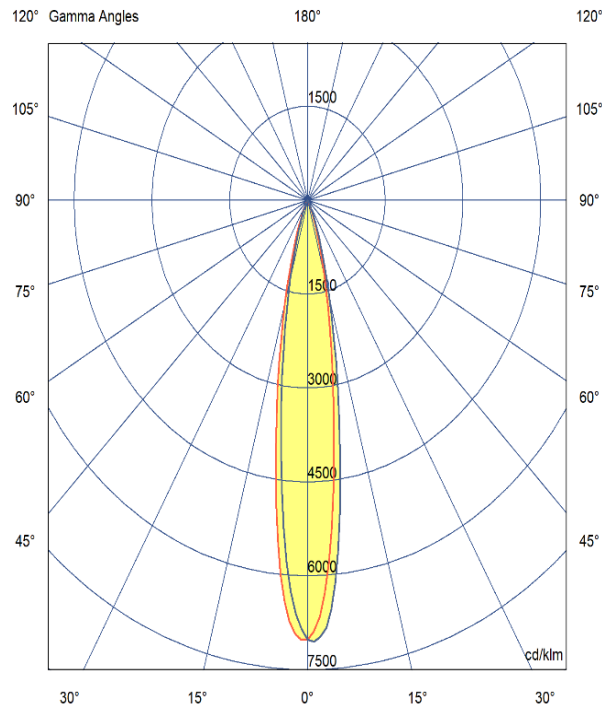

ASTRA 58

ARTECH
LIGHTING

Part Code: **AST 07 40 24 CL 58 TR BB D**

An elegant directional track spotlight range, with high quality aluminium housing and discrete hinge design allowing for concise adjustment. A range of beam angles are available to suit any spotlighting or general lighting application. Total luminous flux up to 1800 lm with overall luminaire efficacy up to 100 lm/W. Supplied with DALI digital dimmable driver, optional 3 – hour Basic or EMPRO emergency kit.

Production Information

–
Physical
Mounting Type – Track Mounted
Length – 150mm
Diameter – 58mm
Finish – Black/Black
IP Rating – IP20

–
Electrical
Lamp Type – LED
Wattage – 7W
Efficacy – 100lm/W
Driver – Tridonic
Control – DALI2

–
LED
Manufacturer – Phillips Lumileds
LED Type – COB 1280
Delivered lumen output – 700lm
CCT – 4000K
CRI – 90+
MacAdam – < 3
Service Lifetime – L80/B10 50,000hrs

–
Optic
24° Beam Angle/ Clear Optic

Artech lighting strives to ensure all solutions are supplied with the latest technology, we therefore reserve the right to make technical and design changes without prior notice. Electrical connected load and luminous flux are subject to initial tolerance of up +/- 10%. Colour Temperature is subject to a tolerance of +/-150 Kelvin.