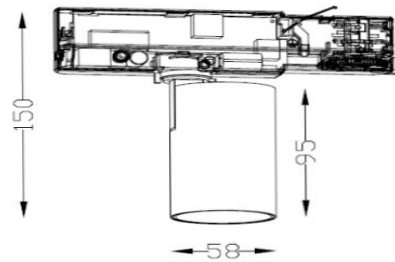

# ASTRA 58

ARTECH  
LIGHTING

Part Code: **AST 07 40 60 CL 58 TR BB D**

An elegant directional track spotlight range, with high quality aluminium housing and discrete hinge design allowing for concise adjustment. A range of beam angles are available to suit any spotlighting or general lighting application. Total luminous flux up to 1800 lm with overall luminaire efficacy up to 100 lm/W. Supplied with DALI digital dimmable driver, optional 3 – hour Basic or EMPRO emergency kit.

## Production Information

–  
**Physical**  
Mounting Type – Track Mounted  
Length – 150mm  
Diameter – 58mm  
Finish – Black/Black  
IP Rating – IP20

–  
**Electrical**  
Lamp Type – LED  
Wattage – 7W  
Efficacy – 100lm/W  
Driver – Tridonic  
Control – DALI2