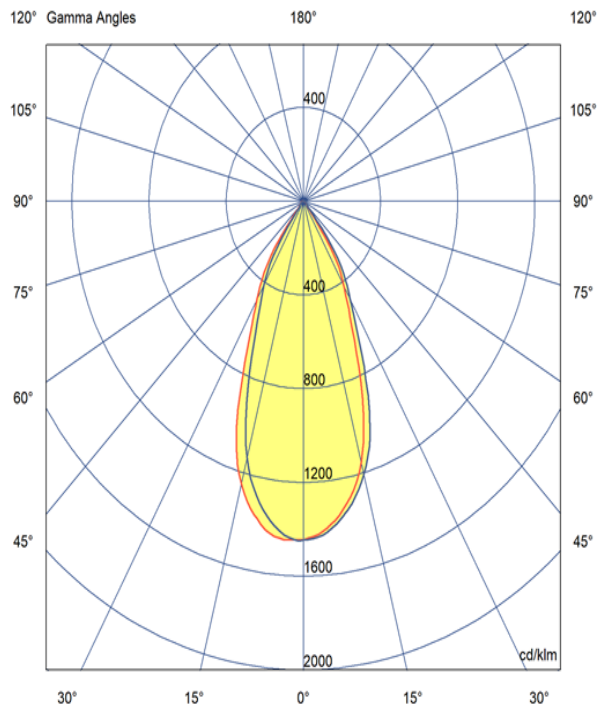

# ASTRA 58

ARTECH  
LIGHTING

Part Code: **AST 07 40 60 CL 58 TR BB D**

An elegant directional track spotlight range, with high quality aluminium housing and discrete hinge design allowing for concise adjustment. A range of beam angles are available to suit any spotlighting or general lighting application. Total luminous flux up to 1800 lm with overall luminaire efficacy up to 100 lm/W. Supplied with DALI digital dimmable driver, optional 3 – hour Basic or EMPRO emergency kit.

## Production Information

–  
**Physical**  
Mounting Type – Track Mounted  
Length – 150mm  
Diameter – 58mm  
Finish – Black/Black  
IP Rating – IP20

–  
**Electrical**  
Lamp Type – LED  
Wattage – 7W  
Efficacy – 100lm/W  
Driver – Tridonic  
Control – DALI2

–  
**LED**  
Manufacturer – Phillips Lumileds  
LED Type – COB 1280  
Delivered lumen output – 700lm  
CCT – 4000K  
CRI – 90+  
MacAdam – < 3  
Service Lifetime – L80/B10 50,000hrs

–  
**Optic**  
60° Beam Angle/ Clear Optic