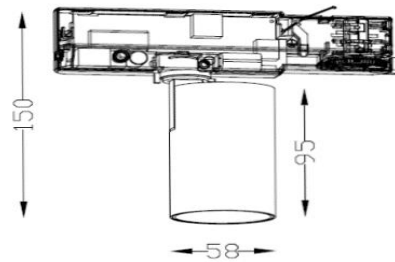

ASTRA 58

ARTECH
LIGHTING

Part Code: **AST 08 40 24 CL 58 TR BB D**

An elegant directional track spotlight range, with high quality aluminium housing and discrete hinge design allowing for concise adjustment. A range of beam angles are available to suit any spotlighting or general lighting application. Total luminous flux up to 1800 lm with overall luminaire efficacy up to 100 lm/W. Supplied with DALI digital dimmable driver, optional 3 – hour Basic or EMPRO emergency kit.

Production Information

–
Physical
Mounting Type – Track Mounted
Length – 150mm
Diameter – 58mm
Finish – Black/Black
IP Rating – IP20

–
Electrical
Lamp Type – LED
Wattage – 8W
Efficacy – 100lm/W
Driver – Tridonic
Control – DALI2

–
LED
Manufacturer – Phillips Lumileds
LED Type – COB 1280
Delivered lumen output – 800lm
CCT – 4000K
CRI – 90+
MacAdam – < 3
Service Lifetime – L80/B10 50,000hrs

–
Optic
24° Beam Angle/ Clear Optic

Artech lighting strives to ensure all solutions are supplied with the latest technology, we therefore reserve the right to make technical and design changes without prior notice. Electrical connected load and luminous flux are subject to initial tolerance of up +/- 10%. Colour Temperature is subject to a tolerance of +/-150 Kelvin.