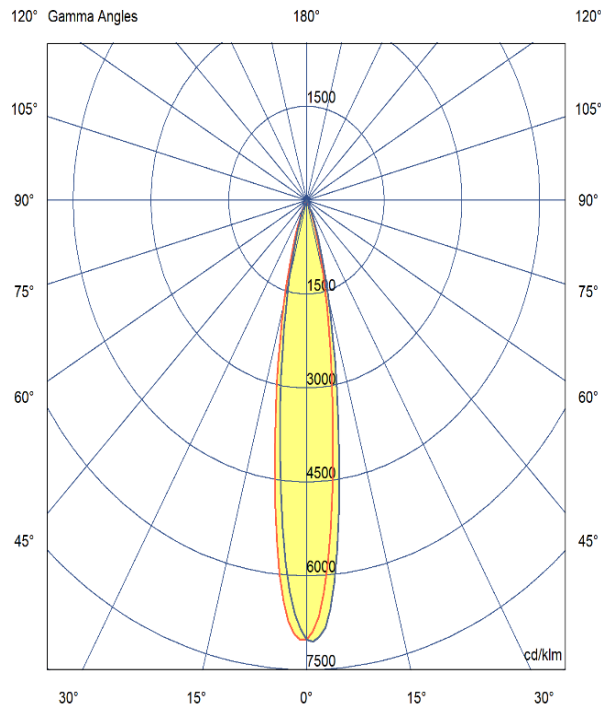

ASTRA 58

ARTECH
LIGHTING

Part Code: **AST 08 40 24 CL 58 TR BB D**

An elegant directional track spotlight range, with high quality aluminium housing and discrete hinge design allowing for concise adjustment. A range of beam angles are available to suit any spotlighting or general lighting application. Total luminous flux up to 1800 lm with overall luminaire efficacy up to 100 lm/W. Supplied with DALI digital dimmable driver, optional 3 – hour Basic or EMPRO emergency kit.

Production Information

–
Physical
Mounting Type – Track Mounted
Length – 150mm
Diameter – 58mm
Finish – Black/Black
IP Rating – IP20

–
Electrical
Lamp Type – LED
Wattage – 8W
Efficacy – 100lm/W
Driver – Tridonic
Control – DALI2

–
LED
Manufacturer – Phillips Lumileds
LED Type – COB 1280
Delivered lumen output – 800lm
CCT – 4000K
CRI – 90+
MacAdam – < 3
Service Lifetime – L80/B10 50,000hrs

–
Optic
24° Beam Angle/ Clear Optic

Artech lighting strives to ensure all solutions are supplied with the latest technology, we therefore reserve the right to make technical and design changes without prior notice. Electrical connected load and luminous flux are subject to initial tolerance of up +/- 10%. Colour Temperature is subject to a tolerance of +/-150 Kelvin.