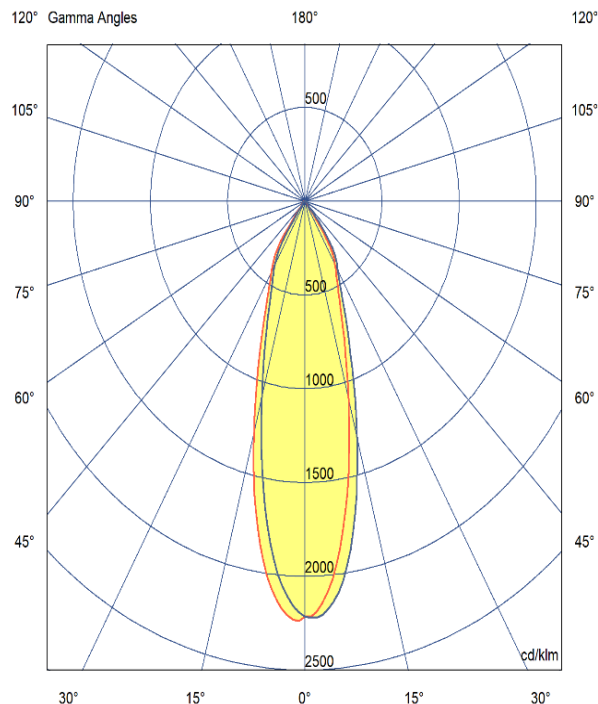

# ASTRA 58

ARTECH  
LIGHTING

Part Code: **AST 08 40 38 CL 58 TR BB D**

An elegant directional track spotlight range, with high quality aluminium housing and discrete hinge design allowing for concise adjustment. A range of beam angles are available to suit any spotlighting or general lighting application. Total luminous flux up to 1800 lm with overall luminaire efficacy up to 100 lm/W. Supplied with DALI digital dimmable driver, optional 3 – hour Basic or EMPRO emergency kit.

## Production Information

–  
**Physical**  
Mounting Type – Track Mounted  
Length – 150mm  
Diameter – 58mm  
Finish – Black/Black  
IP Rating – IP20

–  
**Electrical**  
Lamp Type – LED  
Wattage – 8W  
Efficacy – 100lm/W  
Driver – Tridonic  
Control – DALI2

–  
**LED**  
Manufacturer – Phillips Lumileds  
LED Type – COB 1280  
Delivered lumen output – 800lm  
CCT – 4000K  
CRI – 90+  
MacAdam – < 3  
Service Lifetime – L80/B10 50,000hrs

–  
**Optic**  
38° Beam Angle/ Clear Optic