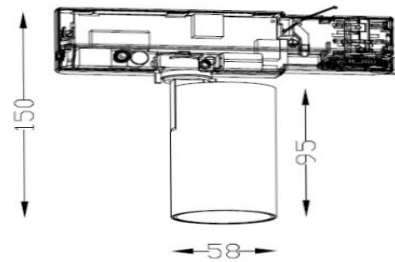

# ASTRA 58

ARTECH  
LIGHTING

Part Code: **AST 08 40 38 CL 58 TR BB D**

An elegant directional track spotlight range, with high quality aluminium housing and discrete hinge design allowing for concise adjustment. A range of beam angles are available to suit any spotlighting or general lighting application. Total luminous flux up to 1800 lm with overall luminaire efficacy up to 100 lm/W. Supplied with DALI digital dimmable driver, optional 3 – hour Basic or EMPRO emergency kit.

## Production Information

–  
**Physical**  
Mounting Type – Track Mounted  
Length – 150mm  
Diameter – 58mm  
Finish – Black/Black  
IP Rating – IP20

–  
**Electrical**  
Lamp Type – LED  
Wattage – 8W  
Efficacy – 100lm/W  
Driver – Tridonic  
Control – DALI2