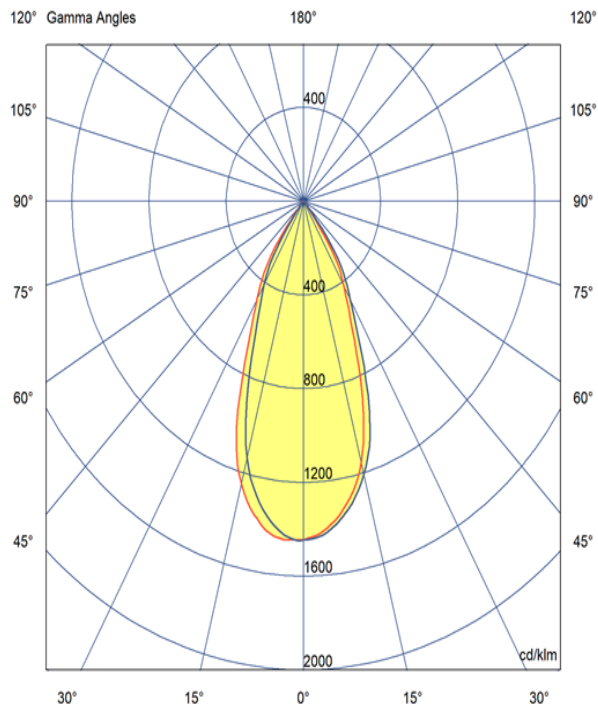

ASTRA 58

ARTECH
LIGHTING

Part Code: **AST 08 40 60 CL 58 TR BB D**

An elegant directional track spotlight range, with high quality aluminium housing and discrete hinge design allowing for concise adjustment. A range of beam angles are available to suit any spotlighting or general lighting application. Total luminous flux up to 1800 lm with overall luminaire efficacy up to 100 lm/W. Supplied with DALI digital dimmable driver, optional 3 – hour Basic or EMPRO emergency kit.

Production Information

–
Physical
Mounting Type – Track Mounted
Length – 150mm
Diameter – 58mm
Finish – Black/Black
IP Rating – IP20

–
Electrical
Lamp Type – LED
Wattage – 8W
Efficacy – 100lm/W
Driver – Tridonic
Control – DALI2

–
LED
Manufacturer – Phillips Lumileds
LED Type – COB 1280
Delivered lumen output – 800lm
CCT – 4000K
CRI – 90+
MacAdam – < 3
Service Lifetime – L80/B10 50,000hrs

–
Optic
60° Beam Angle/ Clear Optic

Artech lighting strives to ensure all solutions are supplied with the latest technology, we therefore reserve the right to make technical and design changes without prior notice. Electrical connected load and luminous flux are subject to initial tolerance of up +/- 10%. Colour Temperature is subject to a tolerance of +/-150 Kelvin.