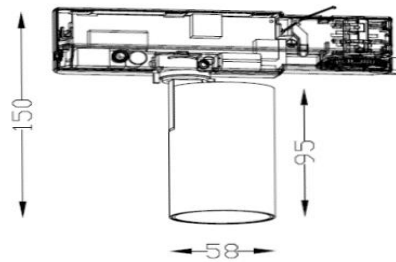

ASTRA 58

ARTECH
LIGHTING

Part Code: **AST 08 40 60 CL 58 TR BB D**

An elegant directional track spotlight range, with high quality aluminium housing and discrete hinge design allowing for concise adjustment. A range of beam angles are available to suit any spotlighting or general lighting application. Total luminous flux up to 1800 lm with overall luminaire efficacy up to 100 lm/W. Supplied with DALI digital dimmable driver, optional 3 – hour Basic or EMPRO emergency kit.

Production Information

–
Physical
Mounting Type – Track Mounted
Length – 150mm
Diameter – 58mm
Finish – Black/Black
IP Rating – IP20

–
Electrical
Lamp Type – LED
Wattage – 8W
Efficacy – 100lm/W
Driver – Tridonic
Control – DALI2

–
LED
Manufacturer – Phillips Lumileds
LED Type – COB 1280
Delivered lumen output – 800lm
CCT – 4000K
CRI – 90+
MacAdam – < 3
Service Lifetime – L80/B10 50,000hrs

–
Optic
60° Beam Angle/ Clear Optic

Artech lighting strives to ensure all solutions are supplied with the latest technology, we therefore reserve the right to make technical and design changes without prior notice. Electrical connected load and luminous flux are subject to initial tolerance of up +/- 10%. Colour Temperature is subject to a tolerance of +/-150 Kelvin.