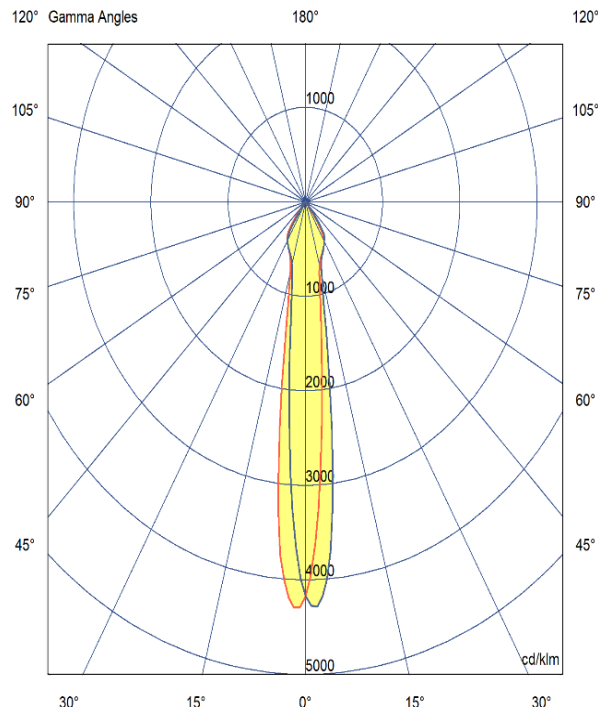

# ASTRA 58

ARTECH  
LIGHTING

Part Code: **AST 09 40 12 CL 58 TR BB D**

An elegant directional track spotlight range, with high quality aluminium housing and discrete hinge design allowing for concise adjustment. A range of beam angles are available to suit any spotlighting or general lighting application. Total luminous flux up to 1800 lm with overall luminaire efficacy up to 100 lm/W. Supplied with DALI digital dimmable driver, optional 3 – hour Basic or EMPRO emergency kit.

## Production Information

–  
**Physical**  
Mounting Type – Track Mounted  
Length – 150mm  
Diameter – 58mm  
Finish – Black/Black  
IP Rating – IP20

–  
**Electrical**  
Lamp Type – LED  
Wattage – 9W  
Efficacy – 100lm/W  
Driver – Tridonic  
Control – DALI2

–  
**LED**  
Manufacturer – Phillips Lumileds  
LED Type – COB 1280  
Delivered lumen output – 900lm  
CCT – 4000K  
CRI – 90+  
MacAdam – < 3  
Service Lifetime – L80/B10 50,000hrs

–  
**Optic**  
12° Beam Angle/ Clear Optic