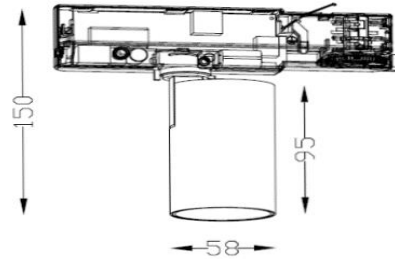

# ASTRA 58

ARTECH  
LIGHTING

Part Code: **AST 09 40 12 CL 58 TR BB D**

An elegant directional track spotlight range, with high quality aluminium housing and discrete hinge design allowing for concise adjustment. A range of beam angles are available to suit any spotlighting or general lighting application. Total luminous flux up to 1800 lm with overall luminaire efficacy up to 100 lm/W. Supplied with DALI digital dimmable driver, optional 3 – hour Basic or EMPRO emergency kit.

## Production Information

–  
**Physical**  
Mounting Type – Track Mounted  
Length – 150mm  
Diameter – 58mm  
Finish – Black/Black  
IP Rating – IP20

–  
**Electrical**  
Lamp Type – LED  
Wattage – 9W  
Efficacy – 100lm/W  
Driver – Tridonic  
Control – DALI2