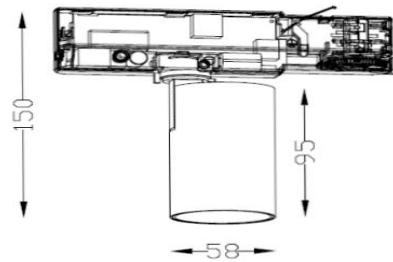

ASTRA 58

ARTECH
LIGHTING

Part Code: **AST 09 40 24 CL 58 TR BB D**

An elegant directional track spotlight range, with high quality aluminium housing and discrete hinge design allowing for concise adjustment. A range of beam angles are available to suit any spotlighting or general lighting application. Total luminous flux up to 1800 lm with overall luminaire efficacy up to 100 lm/W. Supplied with DALI digital dimmable driver, optional 3 – hour Basic or EMPRO emergency kit.

Production Information

–
Physical
Mounting Type – Track Mounted
Length – 150mm
Diameter – 58mm
Finish – Black/Black
IP Rating – IP20

–
Electrical
Lamp Type – LED
Wattage – 9W
Efficacy – 100lm/W
Driver – Tridonic
Control – DALI2

–
LED
Manufacturer – Phillips Lumileds
LED Type – COB 1280
Delivered lumen output – 900lm
CCT – 4000K
CRI – 90+
MacAdam – < 3
Service Lifetime – L80/B10 50,000hrs

–
Optic
24° Beam Angle/ Clear Optic

Artech lighting strives to ensure all solutions are supplied with the latest technology, we therefore reserve the right to make technical and design changes without prior notice. Electrical connected load and luminous flux are subject to initial tolerance of up +/- 10%. Colour Temperature is subject to a tolerance of +/-150 Kelvin.