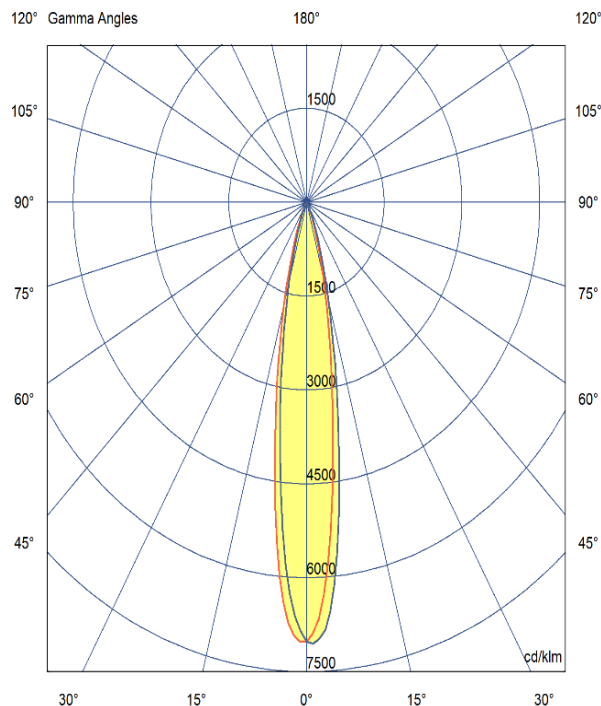

ASTRA 58

ARTECH
LIGHTING

Part Code: **AST 09 40 24 CL 58 TR BB D**

An elegant directional track spotlight range, with high quality aluminium housing and discrete hinge design allowing for concise adjustment. A range of beam angles are available to suit any spotlighting or general lighting application. Total luminous flux up to 1800 lm with overall luminaire efficacy up to 100 lm/W. Supplied with DALI digital dimmable driver, optional 3 – hour Basic or EMPRO emergency kit.

Production Information

–
Physical
Mounting Type – Track Mounted
Length – 150mm
Diameter – 58mm
Finish – Black/Black
IP Rating – IP20

–
Electrical
Lamp Type – LED
Wattage – 9W
Efficacy – 100lm/W
Driver – Tridonic
Control – DALI2

–
LED
Manufacturer – Phillips Lumileds
LED Type – COB 1280
Delivered lumen output – 900lm
CCT – 4000K
CRI – 90+
MacAdam – < 3
Service Lifetime – L80/B10 50,000hrs

–
Optic
24° Beam Angle/ Clear Optic

Artech lighting strives to ensure all solutions are supplied with the latest technology, we therefore reserve the right to make technical and design changes without prior notice. Electrical connected load and luminous flux are subject to initial tolerance of up +/- 10%. Colour Temperature is subject to a tolerance of +/-150 Kelvin.