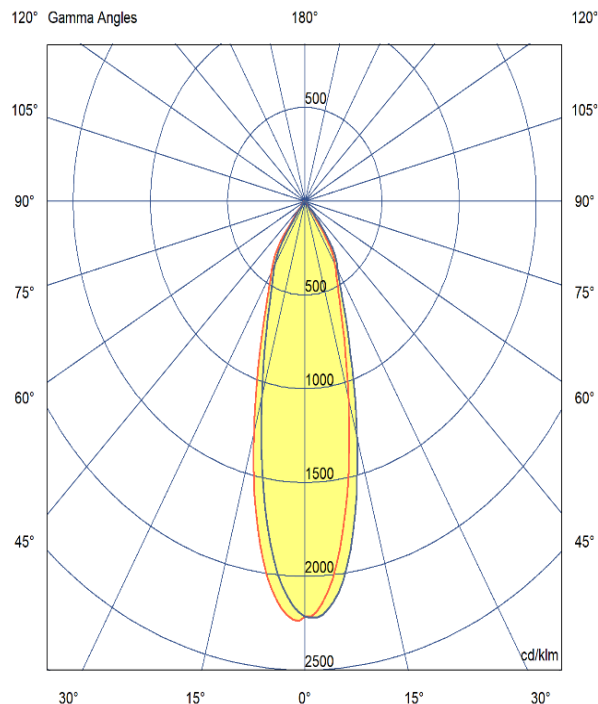

ASTRA 58

ARTECH
LIGHTING

Part Code: **AST 09 40 38 CL 58 TR BB D**

An elegant directional track spotlight range, with high quality aluminium housing and discrete hinge design allowing for concise adjustment. A range of beam angles are available to suit any spotlighting or general lighting application. Total luminous flux up to 1800 lm with overall luminaire efficacy up to 100 lm/W. Supplied with DALI digital dimmable driver, optional 3 – hour Basic or EMPRO emergency kit.

Production Information

–
Physical
Mounting Type – Track Mounted
Length – 150mm
Diameter – 58mm
Finish – Black/Black
IP Rating – IP20

–
Electrical
Lamp Type – LED
Wattage – 9W
Efficacy – 100lm/W
Driver – Tridonic
Control – DALI2

–
LED
Manufacturer – Phillips Lumileds
LED Type – COB 1280
Delivered lumen output – 900lm
CCT – 4000K
CRI – 90+
MacAdam – < 3
Service Lifetime – L80/B10 50,000hrs

–
Optic
38° Beam Angle/ Clear Optic

Artech lighting strives to ensure all solutions are supplied with the latest technology, we therefore reserve the right to make technical and design changes without prior notice. Electrical connected load and luminous flux are subject to initial tolerance of up +/- 10%. Colour Temperature is subject to a tolerance of +/-150 Kelvin.