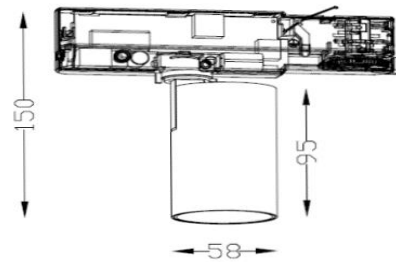

ASTRA 58

ARTECH
LIGHTING

Part Code: **AST 09 40 38 CL 58 TR BB D**

An elegant directional track spotlight range, with high quality aluminium housing and discrete hinge design allowing for concise adjustment. A range of beam angles are available to suit any spotlighting or general lighting application. Total luminous flux up to 1800 lm with overall luminaire efficacy up to 100 lm/W. Supplied with DALI digital dimmable driver, optional 3 – hour Basic or EMPRO emergency kit.

Production Information

–
Physical
Mounting Type – Track Mounted
Length – 150mm
Diameter – 58mm
Finish – Black/Black
IP Rating – IP20

–
Electrical
Lamp Type – LED
Wattage – 9W
Efficacy – 100lm/W
Driver – Tridonic
Control – DALI2

–
LED
Manufacturer – Phillips Lumileds
LED Type – COB 1280
Delivered lumen output – 900lm
CCT – 4000K
CRI – 90+
MacAdam – < 3
Service Lifetime – L80/B10 50,000hrs

–
Optic
38° Beam Angle/ Clear Optic

Artech lighting strives to ensure all solutions are supplied with the latest technology, we therefore reserve the right to make technical and design changes without prior notice. Electrical connected load and luminous flux are subject to initial tolerance of up +/- 10%. Colour Temperature is subject to a tolerance of +/-150 Kelvin.