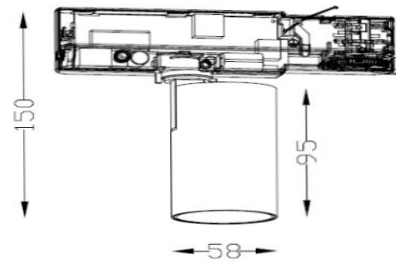

# ASTRA 58

ARTECH  
LIGHTING

Part Code: **AST 10 40 24 CL 58 TR BB D**

An elegant directional track spotlight range, with high quality aluminium housing and discrete hinge design allowing for concise adjustment. A range of beam angles are available to suit any spotlighting or general lighting application. Total luminous flux up to 1800 lm with overall luminaire efficacy up to 100 lm/W. Supplied with DALI digital dimmable driver, optional 3 – hour Basic or EMPRO emergency kit.

## Production Information

–  
**Physical**  
Mounting Type – Track Mounted  
Length – 150mm  
Diameter – 58mm  
Finish – Black/Black  
IP Rating – IP20

–  
**Electrical**  
Lamp Type – LED  
Wattage – 10W  
Efficacy – 100lm/W  
Driver – Tridonic  
Control – DALI2