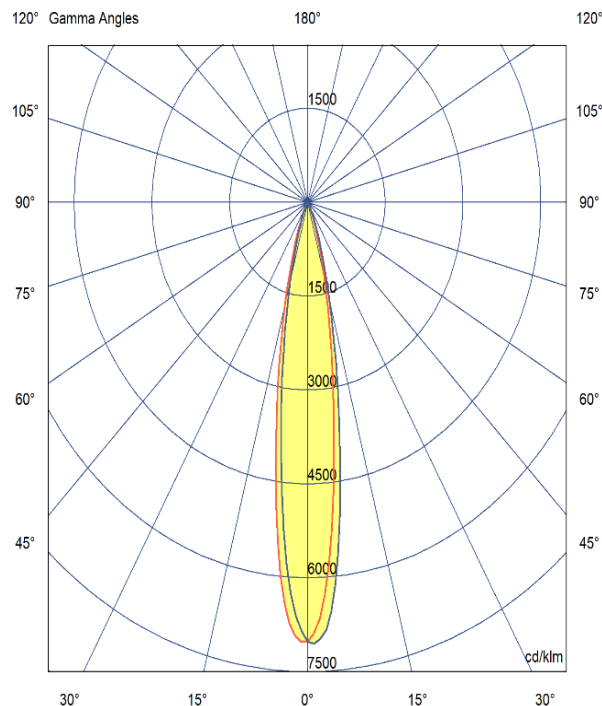

# ASTRA 58

ARTECH  
LIGHTING

Part Code: **AST 10 40 24 CL 58 TR BB D**

An elegant directional track spotlight range, with high quality aluminium housing and discrete hinge design allowing for concise adjustment. A range of beam angles are available to suit any spotlighting or general lighting application. Total luminous flux up to 1800 lm with overall luminaire efficacy up to 100 lm/W. Supplied with DALI digital dimmable driver, optional 3 – hour Basic or EMPRO emergency kit.

## Production Information

–  
**Physical**  
Mounting Type – Track Mounted  
Length – 150mm  
Diameter – 58mm  
Finish – Black/Black  
IP Rating – IP20

–  
**Electrical**  
Lamp Type – LED  
Wattage – 10W  
Efficacy – 100lm/W  
Driver – Tridonic  
Control – DALI2

–  
**LED**  
Manufacturer – Phillips Lumileds  
LED Type – COB 1280  
Delivered lumen output – 1000lm  
CCT – 4000K  
CRI – 90+  
MacAdam – < 3  
Service Lifetime – L80/B10 50,000hrs

–  
**Optic**  
24° Beam Angle/ Clear Optic