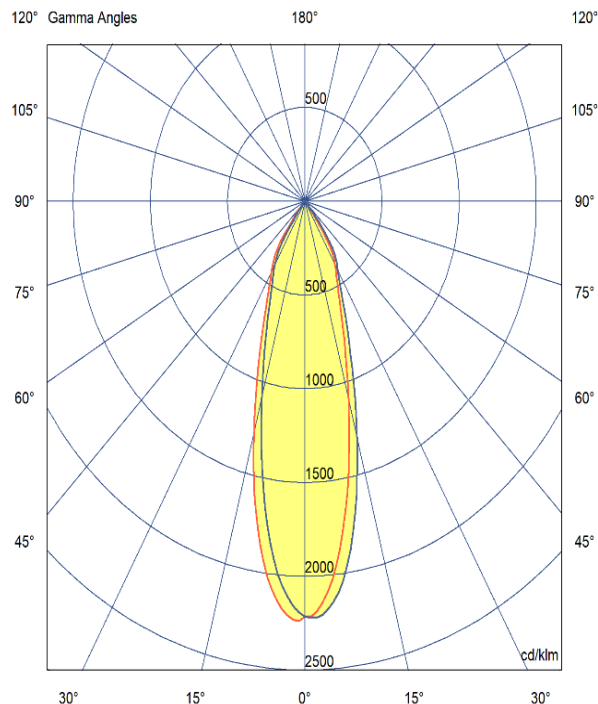

ASTRA 58

ARTECH
LIGHTING

Part Code: **AST 10 40 38 CL 58 TR BB D**

An elegant directional track spotlight range, with high quality aluminium housing and discrete hinge design allowing for concise adjustment. A range of beam angles are available to suit any spotlighting or general lighting application. Total luminous flux up to 1800 lm with overall luminaire efficacy up to 100 lm/W. Supplied with DALI digital dimmable driver, optional 3 – hour Basic or EMPRO emergency kit.

Production Information

–
Physical
Mounting Type – Track Mounted
Length – 150mm
Diameter – 58mm
Finish – Black/Black
IP Rating – IP20

–
Electrical
Lamp Type – LED
Wattage – 10W
Efficacy – 100lm/W
Driver – Tridonic
Control – DALI2

–
LED
Manufacturer – Phillips Lumileds
LED Type – COB 1280
Delivered lumen output – 1000lm
CCT – 4000K
CRI – 90+
MacAdam – < 3
Service Lifetime – L80/B10 50,000hrs

–
Optic
38° Beam Angle/ Clear Optic

Artech lighting strives to ensure all solutions are supplied with the latest technology, we therefore reserve the right to make technical and design changes without prior notice. Electrical connected load and luminous flux are subject to initial tolerance of up +/- 10%. Colour Temperature is subject to a tolerance of +/-150 Kelvin.