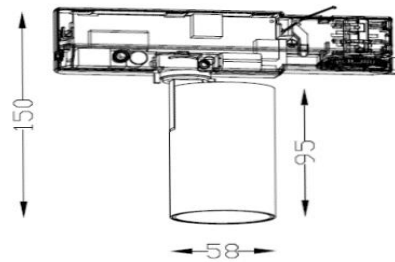

ASTRA 58

ARTECH
LIGHTING

Part Code: **AST 10 40 38 CL 58 TR BB D**

An elegant directional track spotlight range, with high quality aluminium housing and discrete hinge design allowing for concise adjustment. A range of beam angles are available to suit any spotlighting or general lighting application. Total luminous flux up to 1800 lm with overall luminaire efficacy up to 100 lm/W. Supplied with DALI digital dimmable driver, optional 3 – hour Basic or EMPRO emergency kit.

Production Information

–
Physical
Mounting Type – Track Mounted
Length – 150mm
Diameter – 58mm
Finish – Black/Black
IP Rating – IP20

–
Electrical
Lamp Type – LED
Wattage – 10W
Efficacy – 100lm/W
Driver – Tridonic
Control – DALI2

–
LED
Manufacturer – Phillips Lumileds
LED Type – COB 1280
Delivered lumen output – 1000lm
CCT – 4000K
CRI – 90+
MacAdam – < 3
Service Lifetime – L80/B10 50,000hrs

–
Optic
38° Beam Angle/ Clear Optic

Artech lighting strives to ensure all solutions are supplied with the latest technology, we therefore reserve the right to make technical and design changes without prior notice. Electrical connected load and luminous flux are subject to initial tolerance of up +/- 10%. Colour Temperature is subject to a tolerance of +/-150 Kelvin.