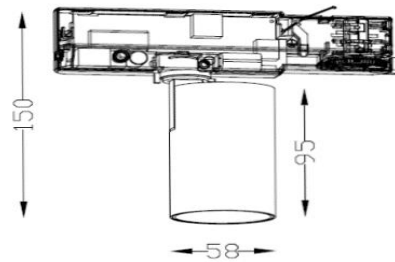

# ASTRA 58

ARTECH  
LIGHTING

Part Code: **AST 11 40 12 CL 58 TR BB D**

An elegant directional track spotlight range, with high quality aluminium housing and discrete hinge design allowing for concise adjustment. A range of beam angles are available to suit any spotlighting or general lighting application. Total luminous flux up to 1800 lm with overall luminaire efficacy up to 100 lm/W. Supplied with DALI digital dimmable driver, optional 3 – hour Basic or EMPRO emergency kit.

## Production Information

–  
**Physical**  
Mounting Type – Track Mounted  
Length – 150mm  
Diameter – 58mm  
Finish – Black/Black  
IP Rating – IP20

–  
**Electrical**  
Lamp Type – LED  
Wattage – 11W  
Efficacy – 100lm/W  
Driver – Tridonic  
Control – DALI2