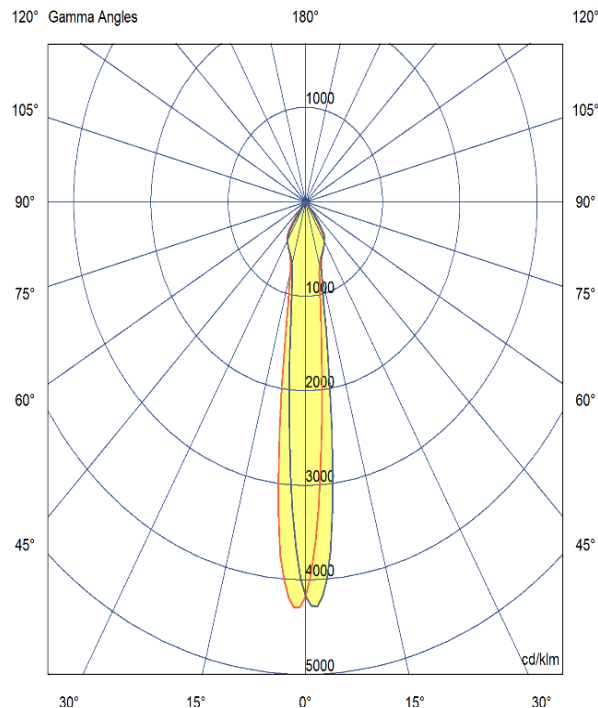

# ASTRA 58

ARTECH  
LIGHTING

Part Code: **AST 11 40 12 CL 58 TR BB D**

An elegant directional track spotlight range, with high quality aluminium housing and discrete hinge design allowing for concise adjustment. A range of beam angles are available to suit any spotlighting or general lighting application. Total luminous flux up to 1800 lm with overall luminaire efficacy up to 100 lm/W. Supplied with DALI digital dimmable driver, optional 3 – hour Basic or EMPRO emergency kit.

## Production Information

–  
**Physical**  
Mounting Type – Track Mounted  
Length – 150mm  
Diameter – 58mm  
Finish – Black/Black  
IP Rating – IP20

–  
**Electrical**  
Lamp Type – LED  
Wattage – 11W  
Efficacy – 100lm/W  
Driver – Tridonic  
Control – DALI2

–  
**LED**  
Manufacturer – Phillips Lumileds  
LED Type – COB 1280  
Delivered lumen output – 1100lm  
CCT – 4000K  
CRI – 90+  
MacAdam – < 3  
Service Lifetime – L80/B10 50,000hrs

–  
**Optic**  
12° Beam Angle/ Clear Optic