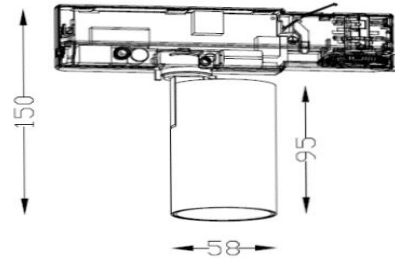

ASTRA 58

ARTECH
LIGHTING

Part Code: **AST 11 40 24 CL 58 TR BB D**

An elegant directional track spotlight range, with high quality aluminium housing and discrete hinge design allowing for concise adjustment. A range of beam angles are available to suit any spotlighting or general lighting application. Total luminous flux up to 1800 lm with overall luminaire efficacy up to 100 lm/W. Supplied with DALI digital dimmable driver, optional 3 – hour Basic or EMPRO emergency kit.

Production Information

–
Physical
Mounting Type – Track Mounted
Length – 150mm
Diameter – 58mm
Finish – Black/Black
IP Rating – IP20

–
Electrical
Lamp Type – LED
Wattage – 11W
Efficacy – 100lm/W
Driver – Tridonic
Control – DALI2

–
LED
Manufacturer – Phillips Lumileds
LED Type – COB 1280
Delivered lumen output – 1100lm
CCT – 4000K
CRI – 90+
MacAdam – < 3
Service Lifetime – L80/B10 50,000hrs

–
Optic
24° Beam Angle/ Clear Optic

Artech lighting strives to ensure all solutions are supplied with the latest technology, we therefore reserve the right to make technical and design changes without prior notice. Electrical connected load and luminous flux are subject to initial tolerance of up +/- 10%. Colour Temperature is subject to a tolerance of +/-150 Kelvin.