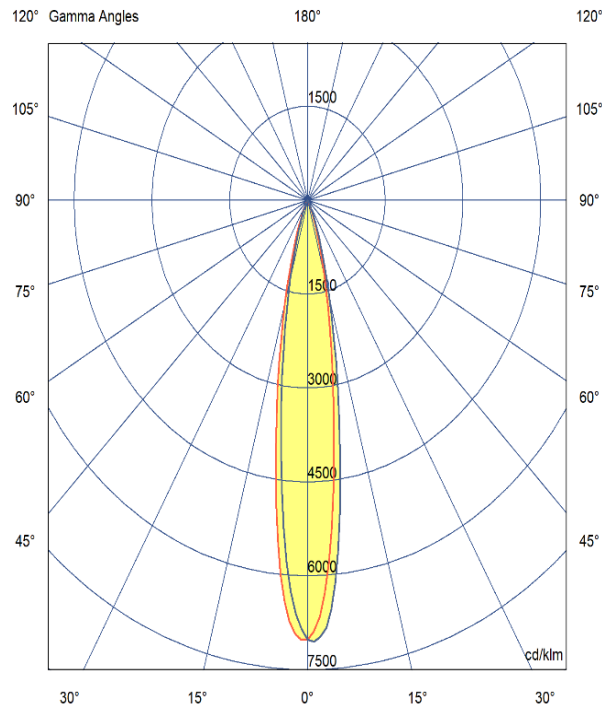

ASTRA 58

ARTECH
LIGHTING

Part Code: **AST 11 40 24 CL 58 TR BB D**

An elegant directional track spotlight range, with high quality aluminium housing and discrete hinge design allowing for concise adjustment. A range of beam angles are available to suit any spotlighting or general lighting application. Total luminous flux up to 1800 lm with overall luminaire efficacy up to 100 lm/W. Supplied with DALI digital dimmable driver, optional 3 – hour Basic or EMPRO emergency kit.

Production Information

–
Physical
Mounting Type – Track Mounted
Length – 150mm
Diameter – 58mm
Finish – Black/Black
IP Rating – IP20

–
Electrical
Lamp Type – LED
Wattage – 11W
Efficacy – 100lm/W
Driver – Tridonic
Control – DALI2

–
LED
Manufacturer – Phillips Lumileds
LED Type – COB 1280
Delivered lumen output – 1100lm
CCT – 4000K
CRI – 90+
MacAdam – < 3
Service Lifetime – L80/B10 50,000hrs

–
Optic
24° Beam Angle/ Clear Optic

Artech lighting strives to ensure all solutions are supplied with the latest technology, we therefore reserve the right to make technical and design changes without prior notice. Electrical connected load and luminous flux are subject to initial tolerance of up +/- 10%. Colour Temperature is subject to a tolerance of +/-150 Kelvin.