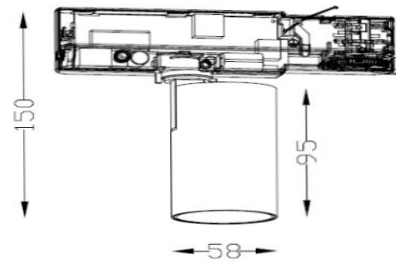

# ASTRA 58

ARTECH  
LIGHTING

Part Code: **AST 11 40 38 CL 58 TR BB D**

An elegant directional track spotlight range, with high quality aluminium housing and discrete hinge design allowing for concise adjustment. A range of beam angles are available to suit any spotlighting or general lighting application. Total luminous flux up to 1800 lm with overall luminaire efficacy up to 100 lm/W. Supplied with DALI digital dimmable driver, optional 3 – hour Basic or EMPRO emergency kit.

## Production Information

–  
**Physical**  
Mounting Type – Track Mounted  
Length – 150mm  
Diameter – 58mm  
Finish – Black/Black  
IP Rating – IP20

–  
**Electrical**  
Lamp Type – LED  
Wattage – 11W  
Efficacy – 100lm/W  
Driver – Tridonic  
Control – DALI2