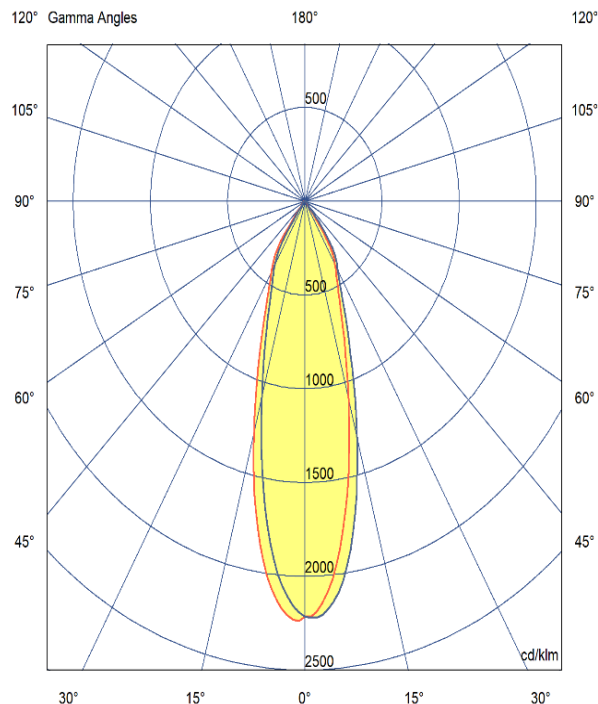

# ASTRA 58

ARTECH  
LIGHTING

Part Code: **AST 11 40 38 CL 58 TR BB D**

An elegant directional track spotlight range, with high quality aluminium housing and discrete hinge design allowing for concise adjustment. A range of beam angles are available to suit any spotlighting or general lighting application. Total luminous flux up to 1800 lm with overall luminaire efficacy up to 100 lm/W. Supplied with DALI digital dimmable driver, optional 3 – hour Basic or EMPRO emergency kit.

## Production Information

–  
**Physical**  
Mounting Type – Track Mounted  
Length – 150mm  
Diameter – 58mm  
Finish – Black/Black  
IP Rating – IP20

–  
**Electrical**  
Lamp Type – LED  
Wattage – 11W  
Efficacy – 100lm/W  
Driver – Tridonic  
Control – DALI2

–  
**LED**  
Manufacturer – Phillips Lumileds  
LED Type – COB 1280  
Delivered lumen output – 1100lm  
CCT – 4000K  
CRI – 90+  
MacAdam – < 3  
Service Lifetime – L80/B10 50,000hrs

–  
**Optic**  
38° Beam Angle/ Clear Optic