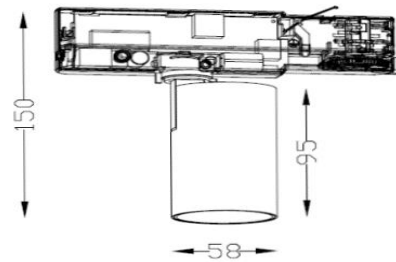

# ASTRA 58

ARTECH  
LIGHTING

Part Code: **AST 13 40 38 CL 58 TR BB D**

An elegant directional track spotlight range, with high quality aluminium housing and discrete hinge design allowing for concise adjustment. A range of beam angles are available to suit any spotlighting or general lighting application. Total luminous flux up to 1800 lm with overall luminaire efficacy up to 100 lm/W. Supplied with DALI digital dimmable driver, optional 3 – hour Basic or EMPRO emergency kit.

## Production Information

–  
**Physical**  
Mounting Type – Track Mounted  
Length – 150mm  
Diameter – 58mm  
Finish – Black/Black  
IP Rating – IP20

–  
**Electrical**  
Lamp Type – LED  
Wattage – 13W  
Efficacy – 100lm/W  
Driver – Tridonic  
Control – DALI2