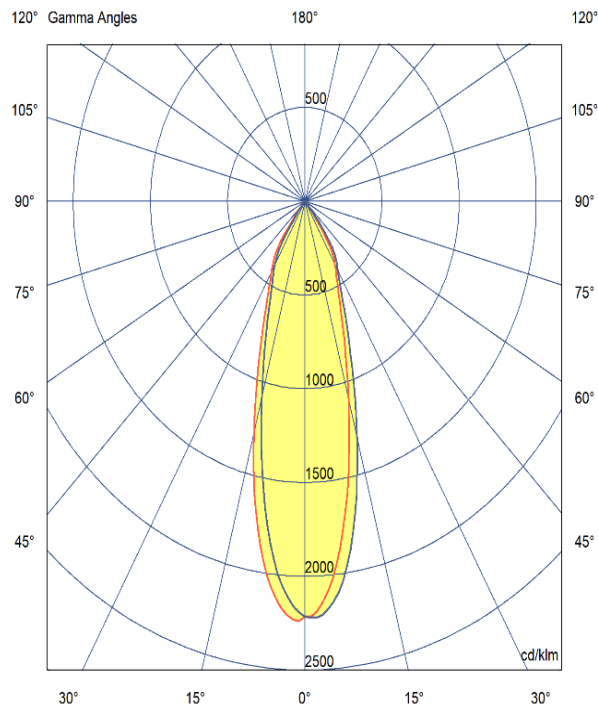

# ASTRA 58

ARTECH  
LIGHTING

Part Code: **AST 13 40 38 CL 58 TR BB D**

An elegant directional track spotlight range, with high quality aluminium housing and discrete hinge design allowing for concise adjustment. A range of beam angles are available to suit any spotlighting or general lighting application. Total luminous flux up to 1800 lm with overall luminaire efficacy up to 100 lm/W. Supplied with DALI digital dimmable driver, optional 3 – hour Basic or EMPRO emergency kit.

## Production Information

–  
**Physical**  
Mounting Type – Track Mounted  
Length – 150mm  
Diameter – 58mm  
Finish – Black/Black  
IP Rating – IP20

–  
**Electrical**  
Lamp Type – LED  
Wattage – 13W  
Efficacy – 100lm/W  
Driver – Tridonic  
Control – DALI2

–  
**LED**  
Manufacturer – Phillips Lumileds  
LED Type – COB 1280  
Delivered lumen output – 1300lm  
CCT – 4000K  
CRI – 90+  
MacAdam – < 3  
Service Lifetime – L80/B10 50,000hrs

–  
**Optic**  
38° Beam Angle/ Clear Optic