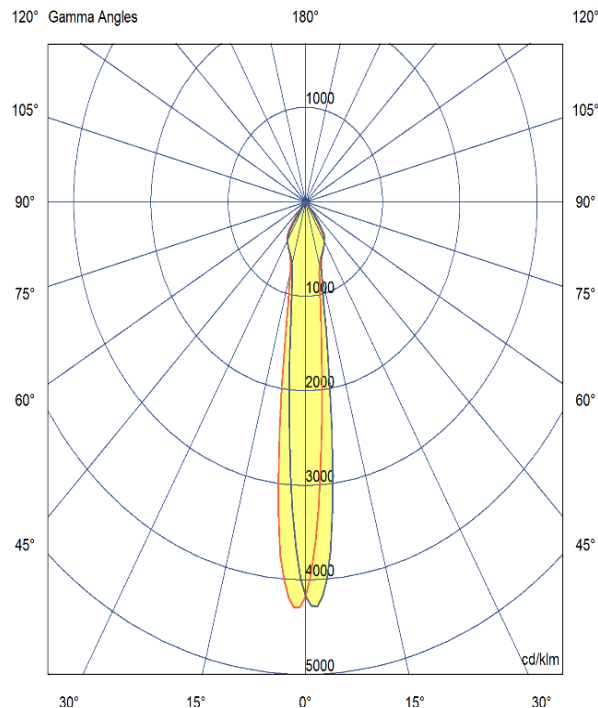

ASTRA 58

ARTECH
LIGHTING

Part Code: **AST 14 40 12 CL 58 TR BB D**

An elegant directional track spotlight range, with high quality aluminium housing and discrete hinge design allowing for concise adjustment. A range of beam angles are available to suit any spotlighting or general lighting application. Total luminous flux up to 1800 lm with overall luminaire efficacy up to 100 lm/W. Supplied with DALI digital dimmable driver, optional 3 – hour Basic or EMPRO emergency kit.

Production Information

–
Physical
Mounting Type – Track Mounted
Length – 150mm
Diameter – 58mm
Finish – Black/Black
IP Rating – IP20

–
Electrical
Lamp Type – LED
Wattage – 14W
Efficacy – 100lm/W
Driver – Tridonic
Control – DALI2

–
LED
Manufacturer – Phillips Lumileds
LED Type – COB 1280
Delivered lumen output – 1400lm
CCT – 4000K
CRI – 90+
MacAdam – < 3
Service Lifetime – L80/B10 50,000hrs

–
Optic
12° Beam Angle/ Clear Optic

Artech lighting strives to ensure all solutions are supplied with the latest technology, we therefore reserve the right to make technical and design changes without prior notice. Electrical connected load and luminous flux are subject to initial tolerance of up +/- 10%. Colour Temperature is subject to a tolerance of +/-150 Kelvin.