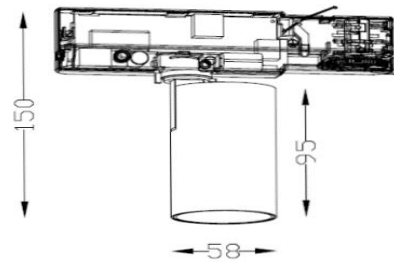

ASTRA 58

ARTECH
LIGHTING

Part Code: **AST 14 40 12 CL 58 TR BB D**

An elegant directional track spotlight range, with high quality aluminium housing and discrete hinge design allowing for concise adjustment. A range of beam angles are available to suit any spotlighting or general lighting application. Total luminous flux up to 1800 lm with overall luminaire efficacy up to 100 lm/W. Supplied with DALI digital dimmable driver, optional 3 – hour Basic or EMPRO emergency kit.

Production Information

–
Physical
Mounting Type – Track Mounted
Length – 150mm
Diameter – 58mm
Finish – Black/Black
IP Rating – IP20

–
Electrical
Lamp Type – LED
Wattage – 14W
Efficacy – 100lm/W
Driver – Tridonic
Control – DALI2

–
LED
Manufacturer – Phillips Lumileds
LED Type – COB 1280
Delivered lumen output – 1400lm
CCT – 4000K
CRI – 90+
MacAdam – < 3
Service Lifetime – L80/B10 50,000hrs

–
Optic
12° Beam Angle/ Clear Optic

Artech lighting strives to ensure all solutions are supplied with the latest technology, we therefore reserve the right to make technical and design changes without prior notice. Electrical connected load and luminous flux are subject to initial tolerance of up +/- 10%. Colour Temperature is subject to a tolerance of +/-150 Kelvin.