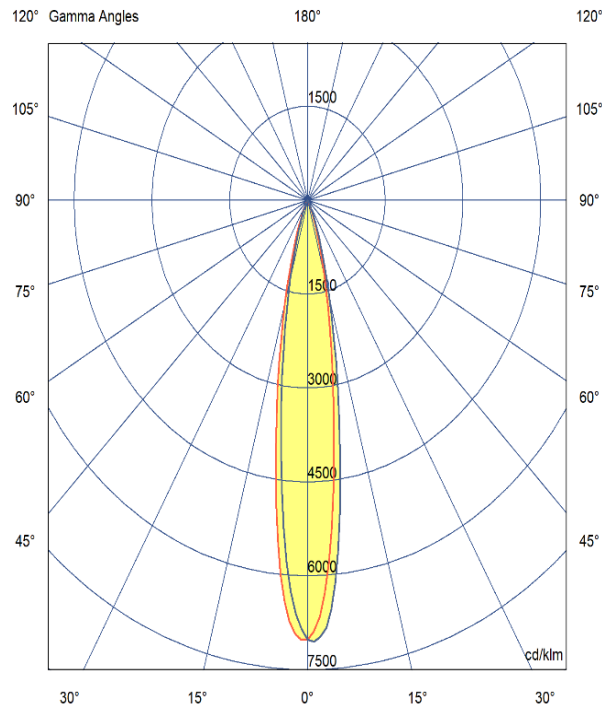

ASTRA 58

ARTECH
LIGHTING

Part Code: **AST 14 40 24 CL 58 TR BB D**

An elegant directional track spotlight range, with high quality aluminium housing and discrete hinge design allowing for concise adjustment. A range of beam angles are available to suit any spotlighting or general lighting application. Total luminous flux up to 1800 lm with overall luminaire efficacy up to 100 lm/W. Supplied with DALI digital dimmable driver, optional 3 – hour Basic or EMPRO emergency kit.

Production Information

–
Physical
Mounting Type – Track Mounted
Length – 150mm
Diameter – 58mm
Finish – Black/Black
IP Rating – IP20

–
Electrical
Lamp Type – LED
Wattage – 14W
Efficacy – 100lm/W
Driver – Tridonic
Control – DALI2

–
LED
Manufacturer – Phillips Lumileds
LED Type – COB 1280
Delivered lumen output – 1400lm
CCT – 4000K
CRI – 90+
MacAdam – < 3
Service Lifetime – L80/B10 50,000hrs

–
Optic
24° Beam Angle/ Clear Optic

Artech lighting strives to ensure all solutions are supplied with the latest technology, we therefore reserve the right to make technical and design changes without prior notice. Electrical connected load and luminous flux are subject to initial tolerance of up +/- 10%. Colour Temperature is subject to a tolerance of +/-150 Kelvin.