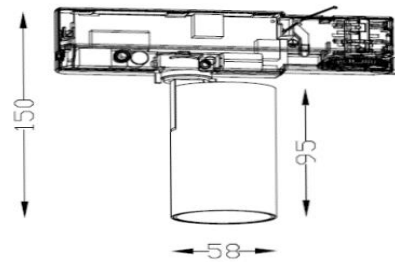

ASTRA 58

ARTECH
LIGHTING

Part Code: **AST 14 40 24 CL 58 TR BB D**

An elegant directional track spotlight range, with high quality aluminium housing and discrete hinge design allowing for concise adjustment. A range of beam angles are available to suit any spotlighting or general lighting application. Total luminous flux up to 1800 lm with overall luminaire efficacy up to 100 lm/W. Supplied with DALI digital dimmable driver, optional 3 – hour Basic or EMPRO emergency kit.

Production Information

–
Physical
Mounting Type – Track Mounted
Length – 150mm
Diameter – 58mm
Finish – Black/Black
IP Rating – IP20

–
Electrical
Lamp Type – LED
Wattage – 14W
Efficacy – 100lm/W
Driver – Tridonic
Control – DALI2

–
LED
Manufacturer – Phillips Lumileds
LED Type – COB 1280
Delivered lumen output – 1400lm
CCT – 4000K
CRI – 90+
MacAdam – < 3
Service Lifetime – L80/B10 50,000hrs

–
Optic
24° Beam Angle/ Clear Optic

Artech lighting strives to ensure all solutions are supplied with the latest technology, we therefore reserve the right to make technical and design changes without prior notice. Electrical connected load and luminous flux are subject to initial tolerance of up +/- 10%. Colour Temperature is subject to a tolerance of +/-150 Kelvin.