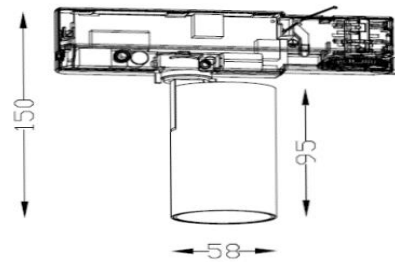

ASTRA 58

ARTECH
LIGHTING

Part Code: **AST 14 40 38 CL 58 TR BB D**

An elegant directional track spotlight range, with high quality aluminium housing and discrete hinge design allowing for concise adjustment. A range of beam angles are available to suit any spotlighting or general lighting application. Total luminous flux up to 1800 lm with overall luminaire efficacy up to 100 lm/W. Supplied with DALI digital dimmable driver, optional 3 – hour Basic or EMPRO emergency kit.

Production Information

–
Physical
Mounting Type – Track Mounted
Length – 150mm
Diameter – 58mm
Finish – Black/Black
IP Rating – IP20

–
Electrical
Lamp Type – LED
Wattage – 14W
Efficacy – 100lm/W
Driver – Tridonic
Control – DALI2

–
LED
Manufacturer – Phillips Lumileds
LED Type – COB 1280
Delivered lumen output – 1400lm
CCT – 4000K
CRI – 90+
MacAdam – < 3
Service Lifetime – L80/B10 50,000hrs

–
Optic
38° Beam Angle/ Clear Optic

Artech lighting strives to ensure all solutions are supplied with the latest technology, we therefore reserve the right to make technical and design changes without prior notice. Electrical connected load and luminous flux are subject to initial tolerance of up +/- 10%. Colour Temperature is subject to a tolerance of +/-150 Kelvin.