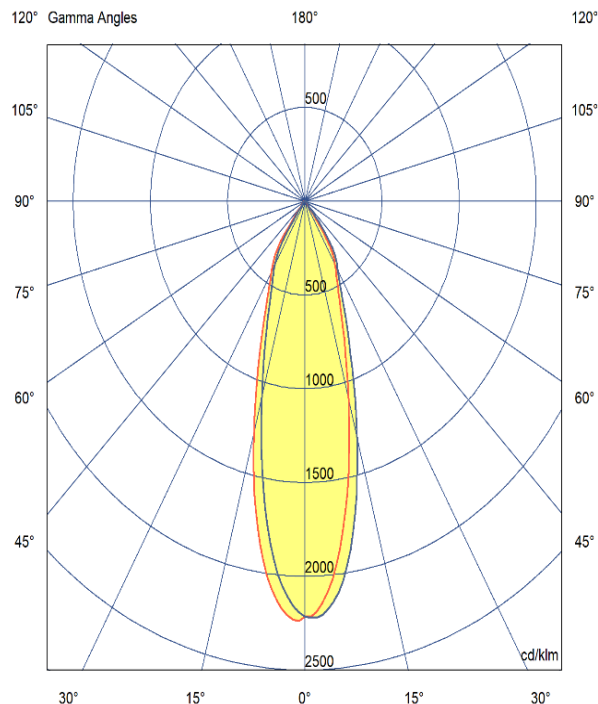

ASTRA 58

ARTECH
LIGHTING

Part Code: **AST 14 40 38 CL 58 TR BB D**

An elegant directional track spotlight range, with high quality aluminium housing and discrete hinge design allowing for concise adjustment. A range of beam angles are available to suit any spotlighting or general lighting application. Total luminous flux up to 1800 lm with overall luminaire efficacy up to 100 lm/W. Supplied with DALI digital dimmable driver, optional 3 – hour Basic or EMPRO emergency kit.

Production Information

–
Physical
Mounting Type – Track Mounted
Length – 150mm
Diameter – 58mm
Finish – Black/Black
IP Rating – IP20

–
Electrical
Lamp Type – LED
Wattage – 14W
Efficacy – 100lm/W
Driver – Tridonic
Control – DALI2

–
LED
Manufacturer – Phillips Lumileds
LED Type – COB 1280
Delivered lumen output – 1400lm
CCT – 4000K
CRI – 90+
MacAdam – < 3
Service Lifetime – L80/B10 50,000hrs

–
Optic
38° Beam Angle/ Clear Optic

Artech lighting strives to ensure all solutions are supplied with the latest technology, we therefore reserve the right to make technical and design changes without prior notice. Electrical connected load and luminous flux are subject to initial tolerance of up +/- 10%. Colour Temperature is subject to a tolerance of +/-150 Kelvin.