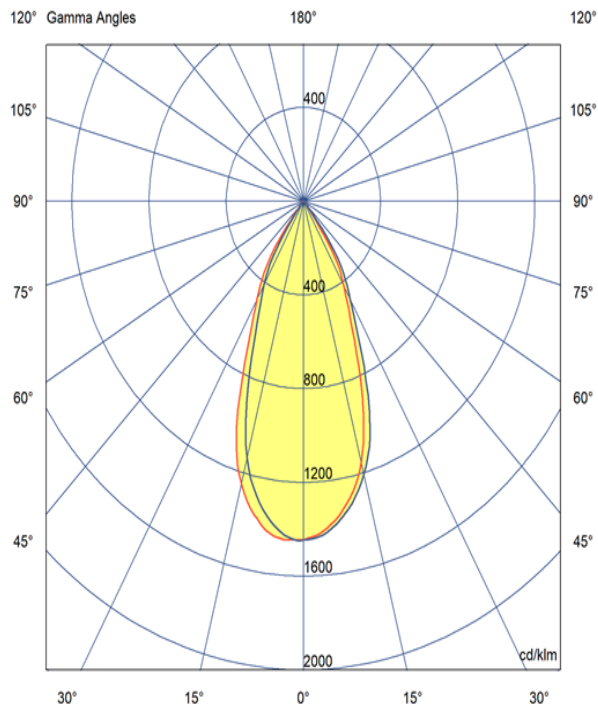

# ASTRA 58

ARTECH  
LIGHTING

Part Code: **AST 14 40 60 CL 58 TR BB D**

An elegant directional track spotlight range, with high quality aluminium housing and discrete hinge design allowing for concise adjustment. A range of beam angles are available to suit any spotlighting or general lighting application. Total luminous flux up to 1800 lm with overall luminaire efficacy up to 100 lm/W. Supplied with DALI digital dimmable driver, optional 3 – hour Basic or EMPRO emergency kit.

## Production Information

–  
**Physical**  
Mounting Type – Track Mounted  
Length – 150mm  
Diameter – 58mm  
Finish – Black/Black  
IP Rating – IP20

–  
**Electrical**  
Lamp Type – LED  
Wattage – 14W  
Efficacy – 100lm/W  
Driver – Tridonic  
Control – DALI2

–  
**LED**  
Manufacturer – Phillips Lumileds  
LED Type – COB 1280  
Delivered lumen output – 1400lm  
CCT – 4000K  
CRI – 90+  
MacAdam – < 3  
Service Lifetime – L80/B10 50,000hrs

–  
**Optic**  
60° Beam Angle/ Clear Optic