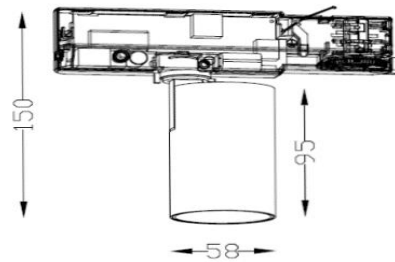

# ASTRA 58

ARTECH  
LIGHTING

Part Code: **AST 14 40 60 CL 58 TR BB D**

An elegant directional track spotlight range, with high quality aluminium housing and discrete hinge design allowing for concise adjustment. A range of beam angles are available to suit any spotlighting or general lighting application. Total luminous flux up to 1800 lm with overall luminaire efficacy up to 100 lm/W. Supplied with DALI digital dimmable driver, optional 3 – hour Basic or EMPRO emergency kit.

## Production Information

–  
**Physical**  
Mounting Type – Track Mounted  
Length – 150mm  
Diameter – 58mm  
Finish – Black/Black  
IP Rating – IP20

–  
**Electrical**  
Lamp Type – LED  
Wattage – 14W  
Efficacy – 100lm/W  
Driver – Tridonic  
Control – DALI2