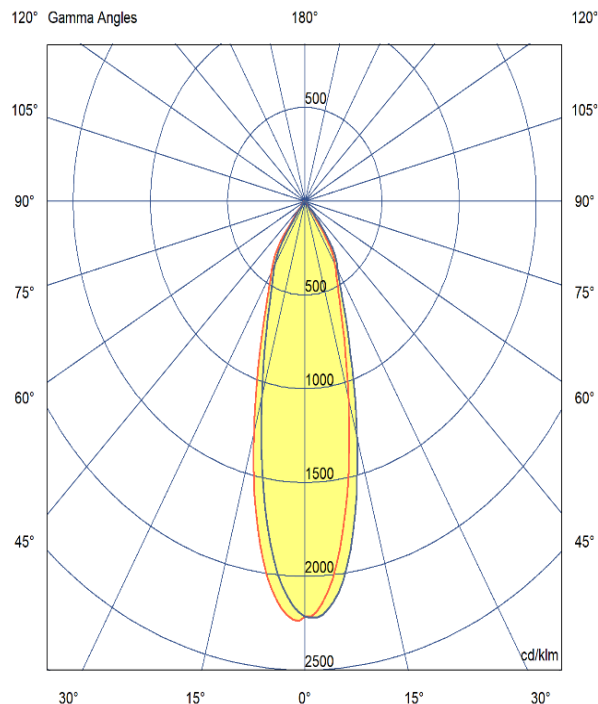

ASTRA 58

ARTECH
LIGHTING

Part Code: **AST 15 40 38 CL 58 TR BB D**

An elegant directional track spotlight range, with high quality aluminium housing and discrete hinge design allowing for concise adjustment. A range of beam angles are available to suit any spotlighting or general lighting application. Total luminous flux up to 1800 lm with overall luminaire efficacy up to 100 lm/W. Supplied with DALI digital dimmable driver, optional 3 – hour Basic or EMPRO emergency kit.

Production Information

–
Physical
Mounting Type – Track Mounted
Length – 150mm
Diameter – 58mm
Finish – Black/Black
IP Rating – IP20

–
Electrical
Lamp Type – LED
Wattage – 15W
Efficacy – 100lm/W
Driver – Tridonic
Control – DALI2

–
LED
Manufacturer – Phillips Lumileds
LED Type – COB 1280
Delivered lumen output – 1500lm
CCT – 4000K
CRI – 90+
MacAdam – < 3
Service Lifetime – L80/B10 50,000hrs

–
Optic
38° Beam Angle/ Clear Optic

Artech lighting strives to ensure all solutions are supplied with the latest technology, we therefore reserve the right to make technical and design changes without prior notice. Electrical connected load and luminous flux are subject to initial tolerance of up +/- 10%. Colour Temperature is subject to a tolerance of +/-150 Kelvin.