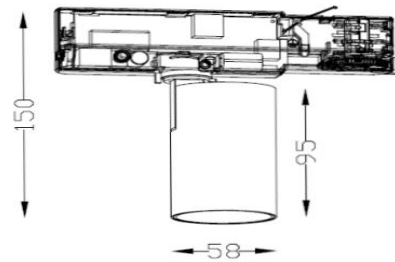

ASTRA 58

ARTECH
LIGHTING

Part Code: **AST 15 40 38 CL 58 TR BB D**

An elegant directional track spotlight range, with high quality aluminium housing and discrete hinge design allowing for concise adjustment. A range of beam angles are available to suit any spotlighting or general lighting application. Total luminous flux up to 1800 lm with overall luminaire efficacy up to 100 lm/W. Supplied with DALI digital dimmable driver, optional 3 – hour Basic or EMPRO emergency kit.

Production Information

–
Physical
Mounting Type – Track Mounted
Length – 150mm
Diameter – 58mm
Finish – Black/Black
IP Rating – IP20

–
Electrical
Lamp Type – LED
Wattage – 15W
Efficacy – 100lm/W
Driver – Tridonic
Control – DALI2

–
LED
Manufacturer – Phillips Lumileds
LED Type – COB 1280
Delivered lumen output – 1500lm
CCT – 4000K
CRI – 90+
MacAdam – < 3
Service Lifetime – L80/B10 50,000hrs

–
Optic
38° Beam Angle/ Clear Optic

Artech lighting strives to ensure all solutions are supplied with the latest technology, we therefore reserve the right to make technical and design changes without prior notice. Electrical connected load and luminous flux are subject to initial tolerance of up +/- 10%. Colour Temperature is subject to a tolerance of +/-150 Kelvin.