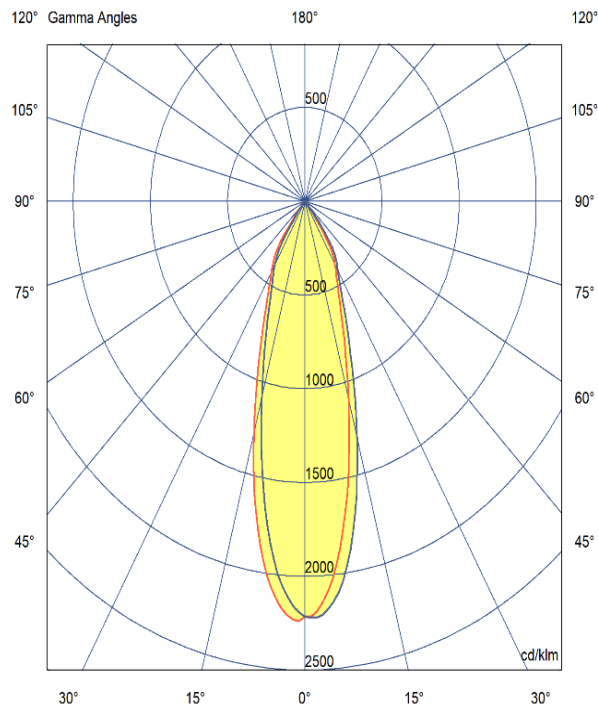

# ASTRA 58

ARTECH  
LIGHTING

Part Code: **AST 16 40 38 CL 58 TR BB D**

An elegant directional track spotlight range, with high quality aluminium housing and discrete hinge design allowing for concise adjustment. A range of beam angles are available to suit any spotlighting or general lighting application. Total luminous flux up to 1800 lm with overall luminaire efficacy up to 100 lm/W. Supplied with DALI digital dimmable driver, optional 3 – hour Basic or EMPRO emergency kit.

## Production Information

–  
**Physical**  
Mounting Type – Track Mounted  
Length – 150mm  
Diameter – 58mm  
Finish – Black/Black  
IP Rating – IP20

–  
**Electrical**  
Lamp Type – LED  
Wattage – 16W  
Efficacy – 100lm/W  
Driver – Tridonic  
Control – DALI2

–  
**LED**  
Manufacturer – Phillips Lumileds  
LED Type – COB 1280  
Delivered lumen output – 1600lm  
CCT – 4000K  
CRI – 90+  
MacAdam – < 3  
Service Lifetime – L80/B10 50,000hrs

–  
**Optic**  
38° Beam Angle/ Clear Optic