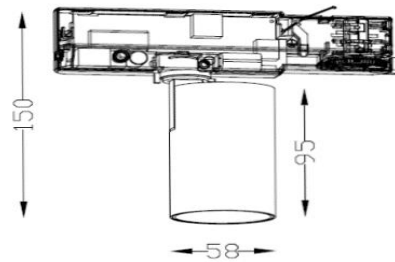

# ASTRA 58

ARTECH  
LIGHTING

Part Code: **AST 16 40 38 CL 58 TR BB D**

An elegant directional track spotlight range, with high quality aluminium housing and discrete hinge design allowing for concise adjustment. A range of beam angles are available to suit any spotlighting or general lighting application. Total luminous flux up to 1800 lm with overall luminaire efficacy up to 100 lm/W. Supplied with DALI digital dimmable driver, optional 3 – hour Basic or EMPRO emergency kit.

## Production Information

–  
**Physical**  
Mounting Type – Track Mounted  
Length – 150mm  
Diameter – 58mm  
Finish – Black/Black  
IP Rating – IP20

–  
**Electrical**  
Lamp Type – LED  
Wattage – 16W  
Efficacy – 100lm/W  
Driver – Tridonic  
Control – DALI2