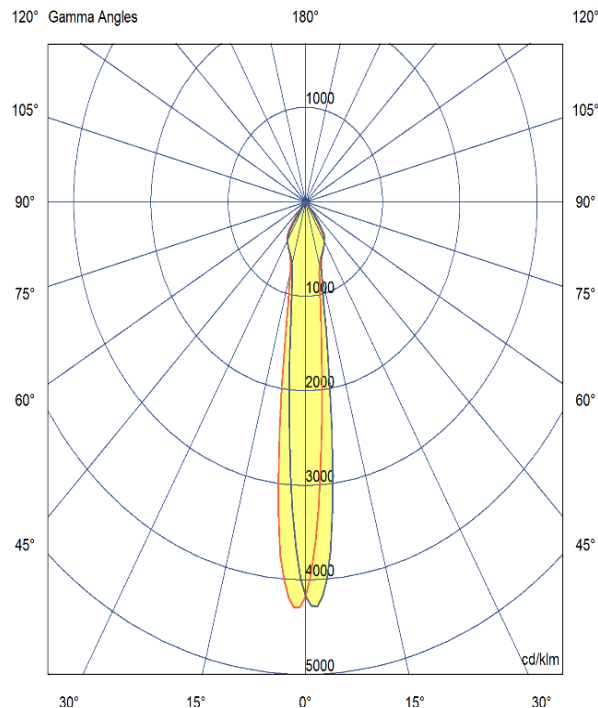

ASTRA 58

ARTECH
LIGHTING

Part Code: **AST 17 40 12 CL 58 TR BB D**

An elegant directional track spotlight range, with high quality aluminium housing and discrete hinge design allowing for concise adjustment. A range of beam angles are available to suit any spotlighting or general lighting application. Total luminous flux up to 1800 lm with overall luminaire efficacy up to 100 lm/W. Supplied with DALI digital dimmable driver, optional 3 – hour Basic or EMPRO emergency kit.

Production Information

–
Physical
Mounting Type – Track Mounted
Length – 150mm
Diameter – 58mm
Finish – Black/Black
IP Rating – IP20

–
Electrical
Lamp Type – LED
Wattage – 17W
Efficacy – 100lm/W
Driver – Tridonic
Control – DALI2

–
LED
Manufacturer – Phillips Lumileds
LED Type – COB 1280
Delivered lumen output – 1700lm
CCT – 4000K
CRI – 90+
MacAdam – < 3
Service Lifetime – L80/B10 50,000hrs

–
Optic
12° Beam Angle/ Clear Optic

Artech lighting strives to ensure all solutions are supplied with the latest technology, we therefore reserve the right to make technical and design changes without prior notice. Electrical connected load and luminous flux are subject to initial tolerance of up +/- 10%. Colour Temperature is subject to a tolerance of +/-150 Kelvin.