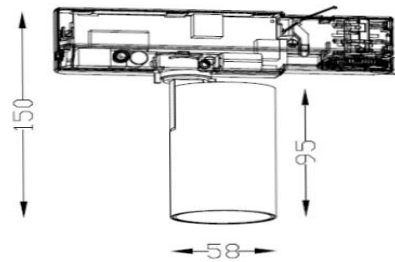

ASTRA 58

ARTECH
LIGHTING

Part Code: **AST 17 40 12 CL 58 TR BB D**

An elegant directional track spotlight range, with high quality aluminium housing and discrete hinge design allowing for concise adjustment. A range of beam angles are available to suit any spotlighting or general lighting application. Total luminous flux up to 1800 lm with overall luminaire efficacy up to 100 lm/W. Supplied with DALI digital dimmable driver, optional 3 – hour Basic or EMPRO emergency kit.

Production Information

–
Physical
Mounting Type – Track Mounted
Length – 150mm
Diameter – 58mm
Finish – Black/Black
IP Rating – IP20

–
Electrical
Lamp Type – LED
Wattage – 17W
Efficacy – 100lm/W
Driver – Tridonic
Control – DALI2

–
LED
Manufacturer – Phillips Lumileds
LED Type – COB 1280
Delivered lumen output – 1700lm
CCT – 4000K
CRI – 90+
MacAdam – < 3
Service Lifetime – L80/B10 50,000hrs

–
Optic
12° Beam Angle/ Clear Optic

Artech lighting strives to ensure all solutions are supplied with the latest technology, we therefore reserve the right to make technical and design changes without prior notice. Electrical connected load and luminous flux are subject to initial tolerance of up +/- 10%. Colour Temperature is subject to a tolerance of +/-150 Kelvin.