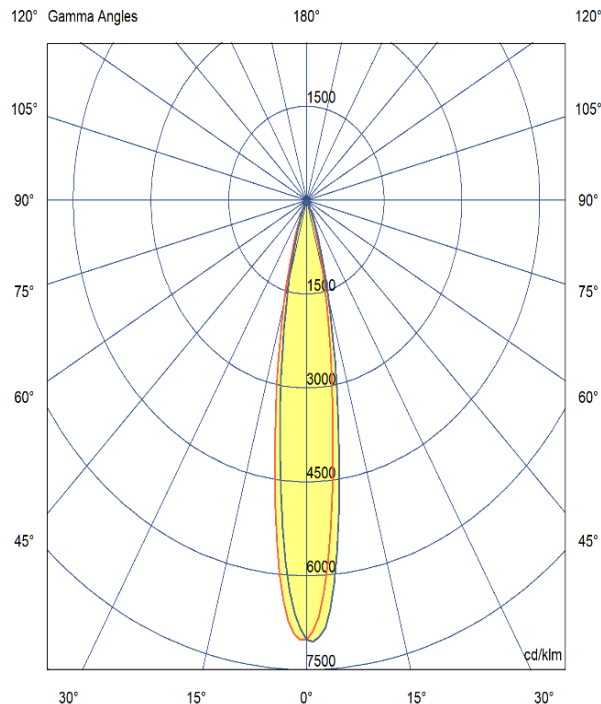

ASTRA 58

ARTECH
LIGHTING

Part Code: **AST 18 40 24 CL 58 TR BB D**

An elegant directional track spotlight range, with high quality aluminium housing and discrete hinge design allowing for concise adjustment. A range of beam angles are available to suit any spotlighting or general lighting application. Total luminous flux up to 1800 lm with overall luminaire efficacy up to 100 lm/W. Supplied with DALI digital dimmable driver, optional 3 – hour Basic or EMPRO emergency kit.

Production Information

–
Physical
Mounting Type – Track Mounted
Length – 150mm
Diameter – 58mm
Finish – Black/Black
IP Rating – IP20

–
Electrical
Lamp Type – LED
Wattage – 18W
Efficacy – 100lm/W
Driver – Tridonic
Control – DALI2

–
LED
Manufacturer – Phillips Lumileds
LED Type – COB 1280
Delivered lumen output – 1800lm
CCT – 4000K
CRI – 90+
MacAdam – < 3
Service Lifetime – L80/B10 50,000hrs

–
Optic
24° Beam Angle/ Clear Optic

Artech lighting strives to ensure all solutions are supplied with the latest technology, we therefore reserve the right to make technical and design changes without prior notice. Electrical connected load and luminous flux are subject to initial tolerance of up +/- 10%. Colour Temperature is subject to a tolerance of +/-150 Kelvin.