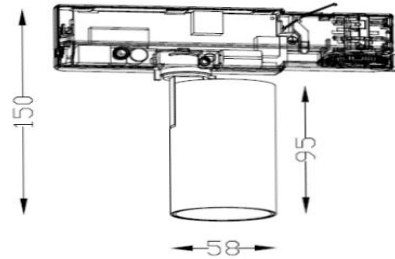

ASTRA 58

ARTECH
LIGHTING

Part Code: **AST 18 40 24 CL 58 TR BB D**

An elegant directional track spotlight range, with high quality aluminium housing and discrete hinge design allowing for concise adjustment. A range of beam angles are available to suit any spotlighting or general lighting application. Total luminous flux up to 1800 lm with overall luminaire efficacy up to 100 lm/W. Supplied with DALI digital dimmable driver, optional 3 – hour Basic or EMPRO emergency kit.

Production Information

–
Physical
Mounting Type – Track Mounted
Length – 150mm
Diameter – 58mm
Finish – Black/Black
IP Rating – IP20

–
Electrical
Lamp Type – LED
Wattage – 18W
Efficacy – 100lm/W
Driver – Tridonic
Control – DALI2

–
LED
Manufacturer – Phillips Lumileds
LED Type – COB 1280
Delivered lumen output – 1800lm
CCT – 4000K
CRI – 90+
MacAdam – < 3
Service Lifetime – L80/B10 50,000hrs

–
Optic
24° Beam Angle/ Clear Optic

Artech lighting strives to ensure all solutions are supplied with the latest technology, we therefore reserve the right to make technical and design changes without prior notice. Electrical connected load and luminous flux are subject to initial tolerance of up +/- 10%. Colour Temperature is subject to a tolerance of +/-150 Kelvin.