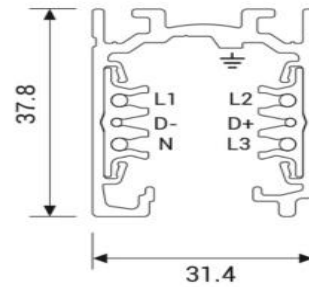

ASTRA TRACK

ARTECH
LIGHTING

Part Code: **VARIOUS PART NUMBERS**

Production Information

–
Physical
Height – 37.8mm
Width – 31.4mm
Finish – Black
IP Rating – IP20

–
Electrical
Control – DALI

Accessories

End Cap: 9004/B

Join: 9003/B

Live End: 9001/B

Suspension Kit: 9000-KIT4-1,5

Artech lighting strives to ensure all solutions are supplied with the latest technology, we therefore reserve the right to make technical and design changes without prior notice. Electrical connected load and luminous flux are subject to initial tolerance of up +/- 10%. Colour Temperature is subject to a tolerance of +/-150 Kelvin.