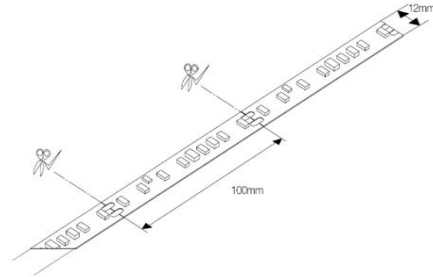

NASTRO NEON

Part Code: **NAS 895 60 RBW 05 67**

Artech flexible LED strip is architectural solution for cove lighting or edge lighting, with Colour changing (RGBW) capability. Total luminous flux up to 895 lm/m. Low heat and low maintenance costs. White PVC base edge to increase luminosity.

Production Information

–
Physical
Max Length – 5000mm
Cut Point – 100mm
Width – 12mm
Finish – White
IP Rating – IP67
LEDs p/m – 60 LEDs p/m

–
Electrical
Lamp Type – LED
Wattage – 19.2 W
Input Voltage – 24 V

–
LED
LED Type – SMD2835
Delivered lumen output – 895lm/m
CCT – RGBW
CRI – 90+
MacAdam – < 3
Service Lifetime – L80/B10 50,000 Hrs

–
Optic
120° Beam Angle

Artech lighting strives to ensure all solutions are supplied with the latest technology, we therefore reserve the right to make technical and design changes without prior notice. Electrical connected load and luminous flux are subject to initial tolerance of up +/- 10%. Colour Temperature is subject to a tolerance of +/-150 Kelvin.