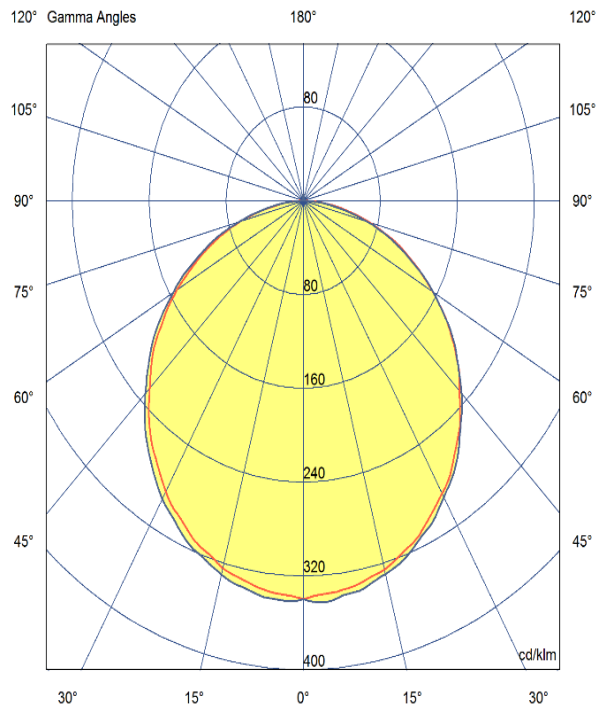

NASTRO NEON

Part Code: **NAS 895 60 RBW 05 67**

Artech flexible LED strip is architectural solution for cove lighting or edge lighting, with Colour changing (RGBW) capability. Total luminous flux up to 895 lm/m. Low heat and low maintenance costs. White PVC base edge to increase luminosity.

Production Information

–
Physical
Max Length – 5000mm
Cut Point – 100mm
Width – 12mm
Finish – White
IP Rating – IP67
LEDs p/m – 60 LEDs p/m

–
Electrical
Lamp Type – LED
Wattage – 19.2 W
Input Voltage – 24 V

–
LED
LED Type – SMD2835
Delivered lumen output – 895lm/m
CCT – RGBW
CRI – 90+
MacAdam – < 3
Service Lifetime – L80/B10 50,000 Hrs

–
Optic
120° Beam Angle

Artech lighting strives to ensure all solutions are supplied with the latest technology, we therefore reserve the right to make technical and design changes without prior notice. Electrical connected load and luminous flux are subject to initial tolerance of up +/- 10%. Colour Temperature is subject to a tolerance of +/-150 Kelvin.