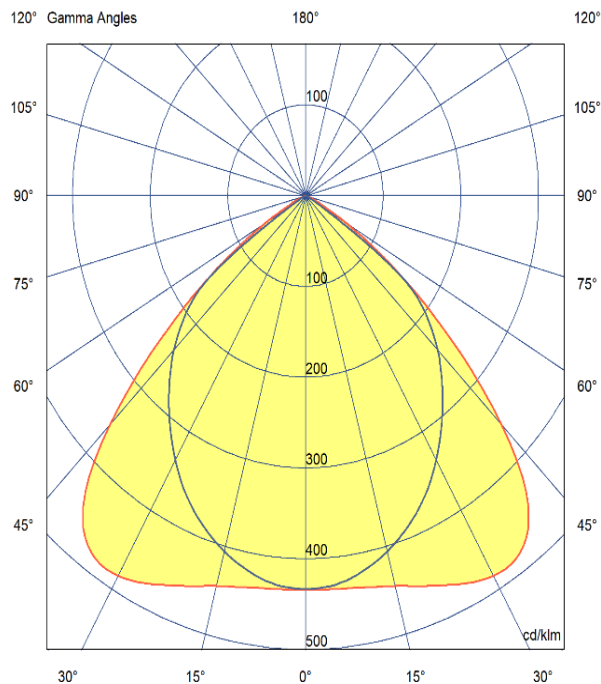

Optic

Pod Optic

Artech lighting strives to ensure all solutions are supplied with the latest technology, we therefore reserve the right to make technical and design changes without prior notice. Electrical connected load and luminous flux are subject to initial tolerance of up +/- 10%. Colour Temperature is subject to a tolerance of +/-150 Kelvin.

St Johns Rd, Meadowfield Ind. Estate, Durham, Co. Durham, DH7 8RJ, United Kingdom
T: +44(0) 191 3787960 E: info@artechlighting.com