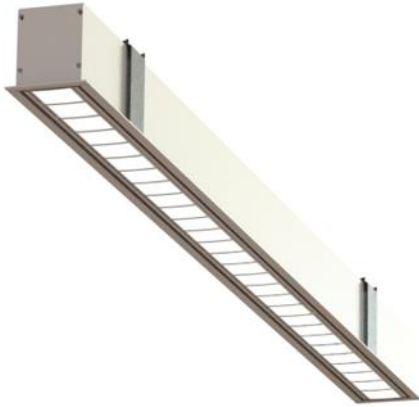

FLOWLINE POD

ARTECH
LIGHTING

Part Code: **AFP 10 WO 40 C RT W**

Architectural linear LED pod system for recessed (with trim) applications. Total luminous flux of up to 9334lm with overall luminaire efficacy 152 lm/W. Supplied with fixed output or DALI digital dimmable drive. Optional - basic 3hr, self-test or EMPRO emergency kit providing a total of 520lm in emergency mode. Aluminium extruded body in white, black, or silver finish. Pod optic with high lumen output and luminance intensity control.

Production Information

Physical

Mounting Type – Recessed Trim
Length – 850mm
Height – 76mm
Width – 60mm
Finish – White
RAL – 9010
IP Rating – IP20

Electrical

Lamp Type – LED
Wattage – 6.6 W
Efficacy – 152 lm/W
Driver – Tridonic/Osram
Control – Fixed Output

LED

Manufacturer – Tridonic
LED – Module_LLE_24mm_1250lm_HV_ADV6
LED Pitch – 5mm
Delivered lumen output – 1008 lm
CCT – 4000K
CRI – 80+
MacAdam – < 3
Service Lifetime – L90/B10 72,000hrs

Optic

Pod Optic

Artech lighting strives to ensure all solutions are supplied with the latest technology, we therefore reserve the right to make technical and design changes without prior notice. Electrical connected load and luminous flux are subject to initial tolerance of up +/- 10%. Colour Temperature is subject to a tolerance of +/-150 Kelvin.