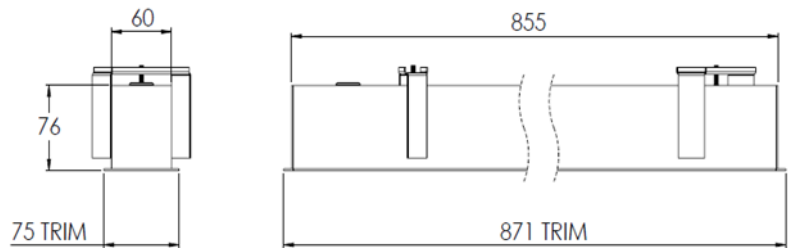

FLOWLINE POD

ARTECH
LIGHTING

Part Code: **AFP 10 WO 40 C RT W**

Architectural linear LED pod system for recessed (with trim) applications. Total luminous flux of up to 9334lm with overall luminaire efficacy 152 lm/W. Supplied with fixed output or DALI digital dimmable drive. Optional - basic 3hr, self-test or EMPRO emergency kit providing a total of 520lm in emergency mode. Aluminium extruded body in white, black, or silver finish. Pod optic with high lumen output and luminance intensity control.

Production Information

Physical

Mounting Type – Recessed Trim
Length – 850mm
Height – 76mm
Width – 60mm
Finish – White
RAL – 9010
IP Rating – IP20

Electrical

Lamp Type – LED
Wattage – 6.6 W
Efficacy – 152 lm/W
Driver – Tridonic/Osram
Control – Fixed Output

LED

Manufacturer – Tridonic
LED – Module_LLE_24mm_1250lm_HV_ADV6
LED Pitch – 5mm
Delivered lumen output – 1008 lm
CCT – 4000K
CRI – 80+
MacAdam – < 3
Service Lifetime – L90/B10 72,000hrs

Optic

Pod Optic

Artech lighting strives to ensure all solutions are supplied with the latest technology, we therefore reserve the right to make technical and design changes without prior notice. Electrical connected load and luminous flux are subject to initial tolerance of up +/- 10%. Colour Temperature is subject to a tolerance of +/-150 Kelvin.