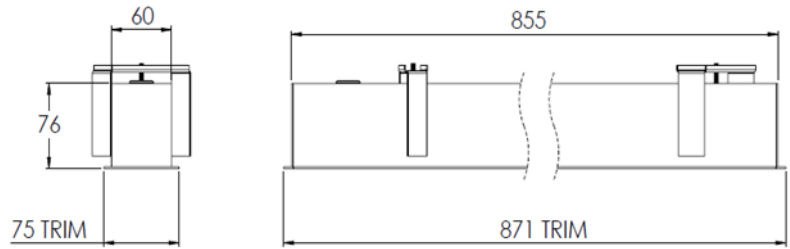

FLOWLINE POD

ARTECH
LIGHTING

Part Code: **AFP 20 WO 40 C RT W**

Architectural linear LED pod system for recessed (with trim) applications. Total luminous flux of up to 9334lm with overall luminaire efficacy 152 lm/W. Supplied with fixed output or DALI digital dimmable drive. Optional - basic 3hr, self-test or EMPRO emergency kit providing a total of 520lm in emergency mode. Aluminium extruded body in white, black, or silver finish. Pod optic with high lumen output and luminance intensity control.

Production Information

–
Physical
Mounting Type – Recessed Trim
Length – 850mm
Height – 76mm
Width – 60mm
Finish – White
RAL – 9010
IP Rating – IP20

–
Electrical
Lamp Type – LED
Wattage – 13.2 W
Efficacy – 152 lm/W
Driver – Tridonic/Osram
Control – Fixed Output