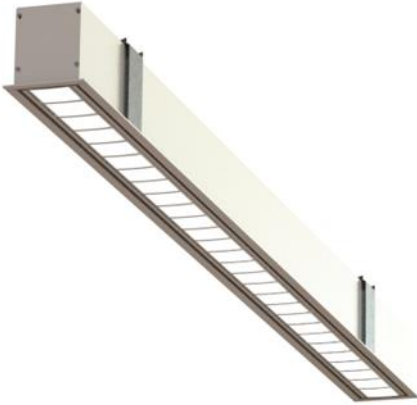

FLOWLINE POD

ARTECH
LIGHTING

Part Code: **AFP 20 WO 40 C RT W**

Architectural linear LED pod system for recessed (with trim) applications. Total luminous flux of up to 9334lm with overall luminaire efficacy 152 lm/W. Supplied with fixed output or DALI digital dimmable drive. Optional - basic 3hr, self-test or EMPRO emergency kit providing a total of 520lm in emergency mode. Aluminium extruded body in white, black, or silver finish. Pod optic with high lumen output and luminance intensity control.

Production Information

–
Physical
Mounting Type – Recessed Trim
Length – 850mm
Height – 76mm
Width – 60mm
Finish – White
RAL – 9010
IP Rating – IP20

–
Electrical
Lamp Type – LED
Wattage – 13.2 W
Efficacy – 152 lm/W
Driver – Tridonic/Osram
Control – Fixed Output

–
LED
Manufacturer – Tridonic
LED – Module_LLE_24mm_1250lm_HV_ADV6
LED Pitch – 5mm
Delivered lumen output – 2016 lm
CCT – 4000K
CRI – 80+
MacAdam – < 3
Service Lifetime – L90/B10 72,000hrs

–
Optic
Pod Optic