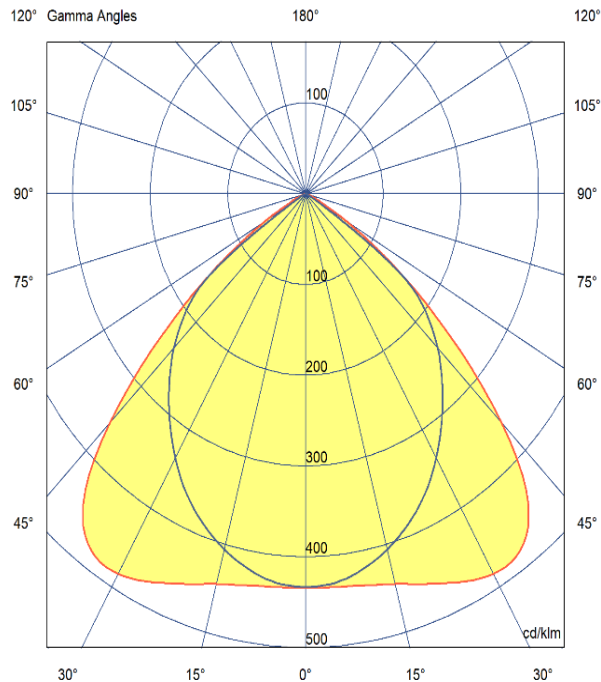

Artech lighting strives to ensure all solutions are supplied with the latest technology, we therefore reserve the right to make technical and design changes without prior notice. Electrical connected load and luminous flux are subject to initial tolerance of up +/- 10%. Colour Temperature is subject to a tolerance of +/-150 Kelvin.

St Johns Rd, Meadowfield Ind. Estate, Durham, Co. Durham, DH7 8RJ, United Kingdom
T: +44(0) 191 3787960 E: info@artechlighting.com