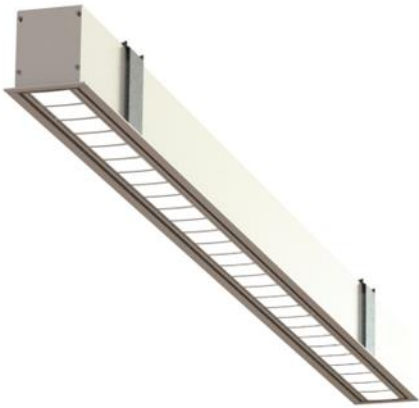

FLOWLINE POD

ARTECH
LIGHTING

Part Code: **AFP 35 WO 40 D RT W**

Architectural linear LED pod system for recessed (with trim) applications. Total luminous flux of up to 9334lm with overall luminaire efficacy 152 lm/W. Supplied with fixed output or DALI digital dimmable drive. Optional - basic 3hr, self-test or EMPRO emergency kit providing a total of 520lm in emergency mode. Aluminium extruded body in white, black, or silver finish. Pod optic with high lumen output and luminance intensity control.

Production Information

–
Physical
Mounting Type – Recessed Trim
Length – 1130mm
Height – 76mm
Width – 60mm
Finish – White
RAL – 9010
IP Rating – IP20

–
Electrical
Lamp Type – LED
Wattage – 35 W
Efficacy – 152 lm/W
Driver – Tridonic/Osram
Control – Fixed Output

–
LED
Manufacturer – Tridonic
LED – Module_LLE_24mm_1250lm_HV_ADV6
LED Pitch – 5mm
Delivered lumen output – 5360 lm
CCT – 4000K
CRI – 80+
MacAdam – < 3
Service Lifetime – L90/B10 72,000hrs

–
Optic
Pod Optic