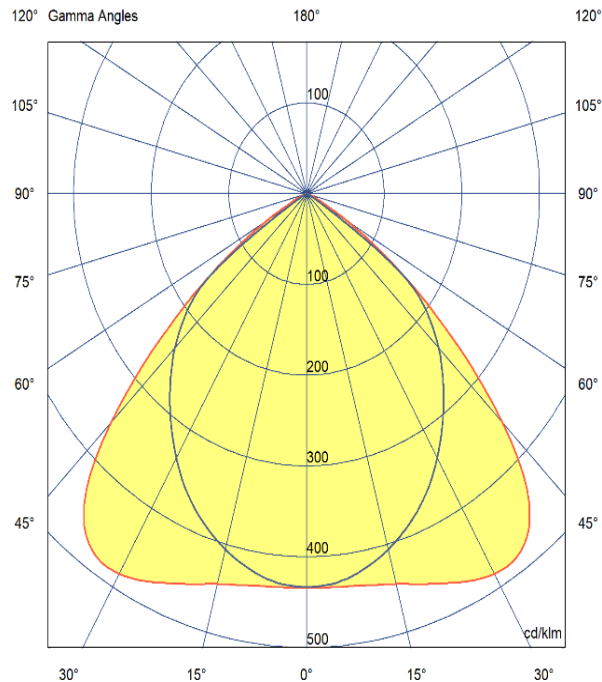

Artech lighting strives to ensure all solutions are supplied with the latest technology, we therefore reserve the right to make technical and design changes without prior notice. Electrical connected load and luminous flux are subject to initial tolerance of up +/- 10%. Colour Temperature is subject to a tolerance of +/-150 Kelvin.

St Johns Rd, Meadowfield Ind. Estate, Durham, Co. Durham, DH7 8RJ, United Kingdom
T: +44(0) 191 3787960 E: info@artechlighting.com