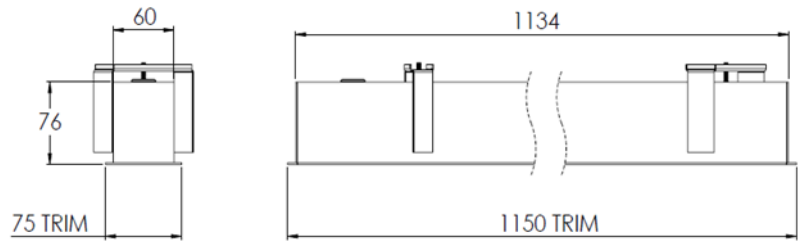

FLOWLINE POD

ARTECH
LIGHTING

Part Code: **AFP 35 WO 40 D RT W**

Architectural linear LED pod system for recessed (with trim) applications. Total luminous flux of up to 9334lm with overall luminaire efficacy 152 lm/W. Supplied with fixed output or DALI digital dimmable drive. Optional - basic 3hr, self-test or EMPRO emergency kit providing a total of 520lm in emergency mode. Aluminium extruded body in white, black, or silver finish. Pod optic with high lumen output and luminance intensity control.

Production Information

–
Physical
Mounting Type – Recessed Trim
Length – 1130mm
Height – 76mm
Width – 60mm
Finish – White
RAL – 9010
IP Rating – IP20

–
Electrical
Lamp Type – LED
Wattage – 35 W
Efficacy – 152 lm/W
Driver – Tridonic/Osram
Control – Fixed Output