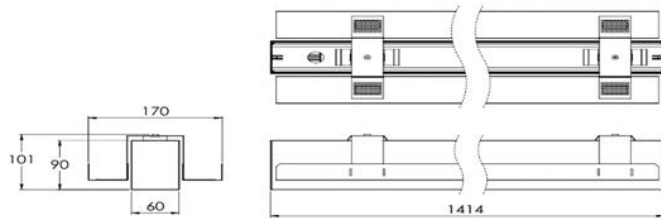

# FLOWLINE POD

ARTECH  
LIGHTING

Part Code: **AFP 67 WO 40 E R W**

Architectural linear LED pod system for recessed (Trimless) applications. Total luminous flux of up to 9334lm with overall luminaire efficacy 152 lm/W. Supplied with fixed output or DALI digital dimmable drive. Optional - basic 3hr, self-test or EMPRO emergency kit providing a total of 520lm in emergency mode. Aluminium extruded body in white, black, or silver finish. Pod optic with high lumen output and luminance intensity control.

### Physical

Mounting Type – Recessed (Trimless)  
Length – 1410mm  
Height – 90mm  
Width – 60mm  
Finish – White  
RAL – 9010  
IP Rating – IP20