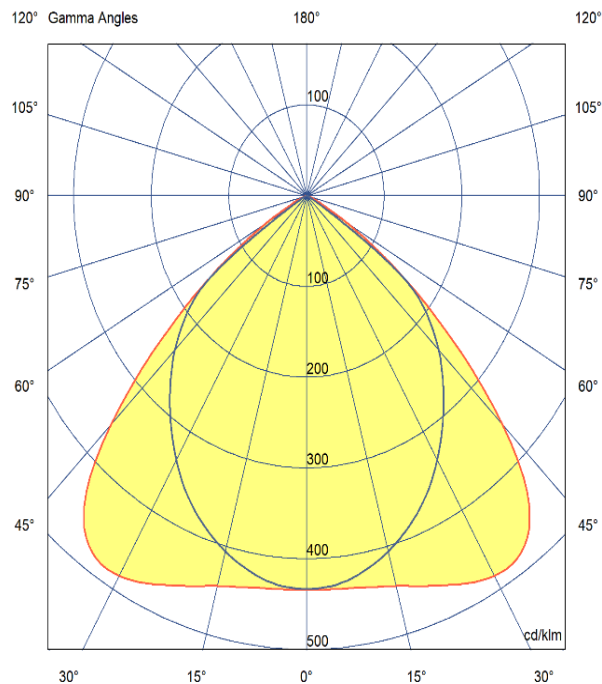

Optic

Pod Optic

Artech lighting strives to ensure all solutions are supplied with the latest technology, we therefore reserve the right to make technical and design changes without prior notice. Electrical connected load and luminous flux are subject to initial tolerance of up +/- 10%. Colour Temperature is subject to a tolerance of +/-150 Kelvin.

St Johns Rd, Meadowfield Ind. Estate, Durham, Co. Durham, DH7 8RJ, United Kingdom
T: +44(0) 191 3787960 E: info@artechlighting.com

MADE IN
BRITAIN UK
CA