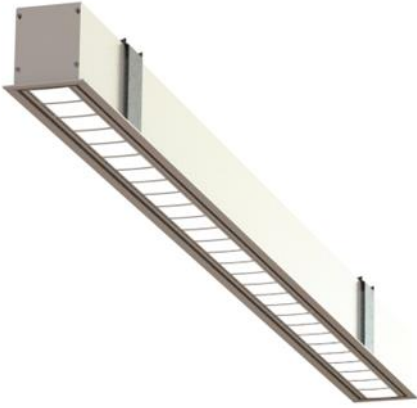

FLOWLINE POD

ARTECH
LIGHTING

Part Code: **AFP 67 WO 40 E RT W**

Architectural linear LED pod system for recessed (with trim) applications. Total luminous flux of up to 9334lm with overall luminaire efficacy 152 lm/W. Supplied with fixed output or DALI digital dimmable drive. Optional - basic 3hr, self-test or EMPRO emergency kit providing a total of 520lm in emergency mode. Aluminium extruded body in white, black, or silver finish. Pod optic with high lumen output and luminance intensity control.

Production Information

–
Physical
Mounting Type – Recessed Trim
Length – 1410mm
Height – 76mm
Width – 60mm
Finish – White
RAL – 9010
IP Rating – IP20

–
Electrical
Lamp Type – LED
Wattage – 43.7 W
Efficacy – 152 lm/W
Driver – Tridonic/Osram
Control – Fixed Output

–
LED
Manufacturer – Tridonic
LED – Module_LLE_24mm_1250lm_HV_ADV6
LED Pitch – 5mm
Delivered lumen output – 6688 lm
CCT – 4000K
CRI – 80+
MacAdam – < 3
Service Lifetime – L90/B10 72,000hrs

–
Optic
Pod Optic