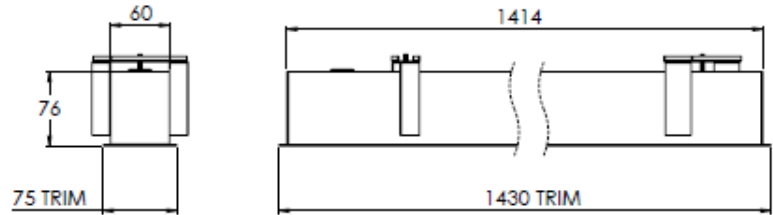

FLOWLINE POD

ARTECH
LIGHTING

Part Code: **AFP 67 WO 40 E RT W**

Architectural linear LED pod system for recessed (with trim) applications. Total luminous flux of up to 9334lm with overall luminaire efficacy 152 lm/W. Supplied with fixed output or DALI digital dimmable drive. Optional - basic 3hr, self-test or EMPRO emergency kit providing a total of 520lm in emergency mode. Aluminium extruded body in white, black, or silver finish. Pod optic with high lumen output and luminance intensity control.

Production Information

–
Physical
Mounting Type – Recessed Trim
Length – 1410mm
Height – 76mm
Width – 60mm
Finish – White
RAL – 9010
IP Rating – IP20

–
Electrical
Lamp Type – LED
Wattage – 43.7 W
Efficacy – 152 lm/W
Driver – Tridonic/Osram
Control – Fixed Output