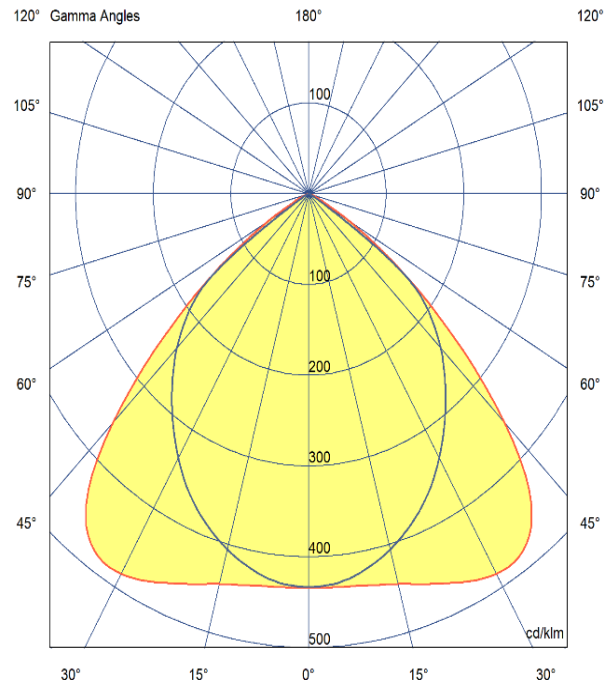

Artech lighting strives to ensure all solutions are supplied with the latest technology, we therefore reserve the right to make technical and design changes without prior notice. Electrical connected load and luminous flux are subject to initial tolerance of up +/- 10%. Colour Temperature is subject to a tolerance of +/-150 Kelvin.

St Johns Rd, Meadowfield Ind. Estate, Durham, Co. Durham, DH7 8RJ, United Kingdom
T: +44(0) 191 3787960 E: info@artechlighting.com