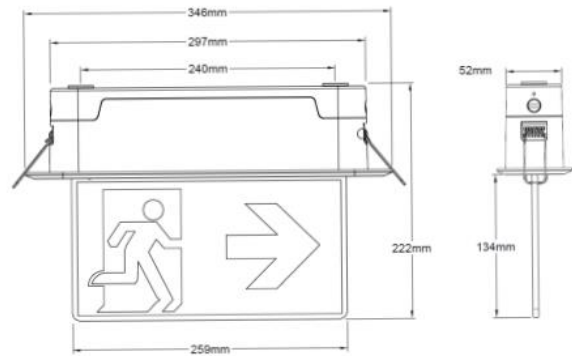

EMLINE 2

ARTECH
LIGHTING

Part Code: **EM2 ES AD RT W EP**

Artech Emline Recessed emergency exit sign, the luminaire offers an attractive method of providing an illuminated safety sign with long distance viewing. Surface mounted frame with arrow down legend kit.

Production Information

Physical

Mounting Type – Recessed (With Trim)
Length – 356mm
Height – 222mm
Width – 112mm
Finish – White
IP Rating – IP40
Max Viewing Distance – 25m
Arrow – Down

Electrical

Wattage – 5.7 W
Control – Maintained 3hr
Supply Voltage – 230-240V AC 50/60 Hz