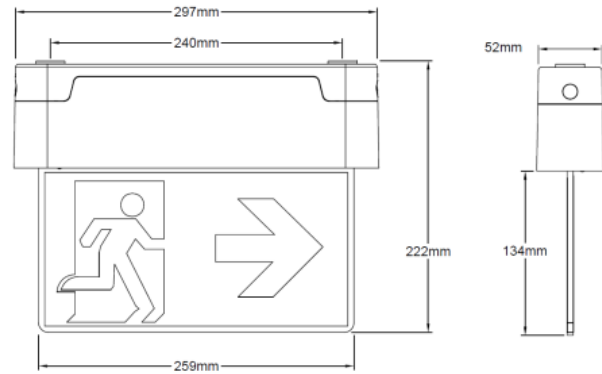

EMLINE 2

ARTECH
LIGHTING

Part Code: **EM2 ES AD S W M3**

Artech Emline Surface emergency exit sign, the luminaire offers an attractive method of providing an illuminated safety sign with long distance viewing. Surface mounted frame with arrow down legend kit.

Production Information

–
Physical
Mounting Type – Surface
Length – 297mm
Height – 222mm
Width – 52mm
Finish – White
IP Rating – IP40
Max Viewing Distance – 25m
Arrow – Down

–
Electrical
Wattage – 5.7 W
Control – Maintained 3hr
Supply Voltage – 230-240V AC 50/60 Hz