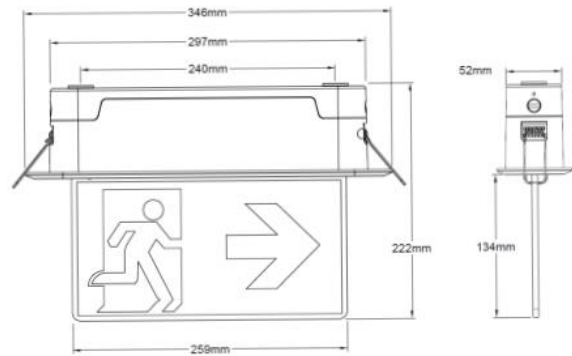

# EMLINE 2

ARTECH  
LIGHTING

Part Code: **EM2 ES AL RT W EP**

Artech Emline Recessed emergency exit sign, the luminaire offers an attractive method of providing an illuminated safety sign with long distance viewing. Surface mounted frame with arrow left legend kit.

### Physical

Mounting Type – Recessed (With Trim)  
Length – 356mm  
Height – 222mm  
Width – 112mm  
Finish – White  
IP Rating – IP40  
Max Viewing Distance – 25m  
Arrow – Left