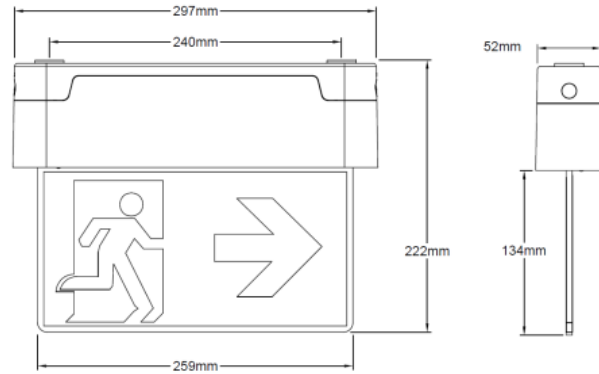

EMLINE 2

ARTECH
LIGHTING

Part Code: **EM2 ES AL S W M3**

Artech Emline Surface emergency exit sign, the luminaire offers an attractive method of providing an illuminated safety sign with long distance viewing. Surface mounted frame with arrow left legend kit.

Production Information

–
Physical
Mounting Type – Surface
Length – 297mm
Height – 222mm
Width – 52mm
Finish – White
IP Rating – IP40
Max Viewing Distance – 25m
Arrow – Left

–
Electrical
Wattage – 5.7 W
Control – Maintained 3hr
Supply Voltage – 230-240V AC 50/60 Hz