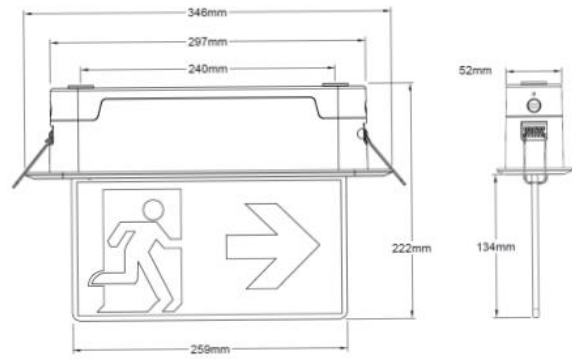

# EMLINE 2

ARTECH  
LIGHTING

Part Code: **EM2 ES AR RT W EP**

Artech Emline Recessed emergency exit sign, the luminaire offers an attractive method of providing an illuminated safety sign with long distance viewing. Surface mounted frame with arrow right legend kit.

## Production Information

–  
**Physical**  
Mounting Type – Recessed (With Trim)  
Length – 356mm  
Height – 222mm  
Width – 112mm  
Finish – White  
IP Rating – IP40  
Max Viewing Distance – 25m  
Arrow – Right