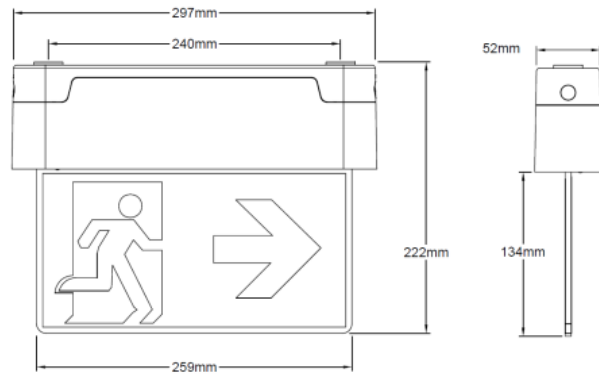

# EMLINE 2

ARTECH  
LIGHTING

Part Code: **EM2 ES AR S W M3**

Artech Emline Surface emergency exit sign, the luminaire offers an attractive method of providing an illuminated safety sign with long distance viewing. Surface mounted frame with arrow right legend kit.

## Production Information

–  
**Physical**  
Mounting Type – Surface  
Length – 297mm  
Height – 222mm  
Width – 52mm  
Finish – White  
IP Rating – IP40  
Max Viewing Distance – 25m  
Arrow – Right

–  
**Electrical**  
Wattage – 5.7 W  
Control – Maintained 3hr  
Supply Voltage – 230-240V AC 50/60 Hz