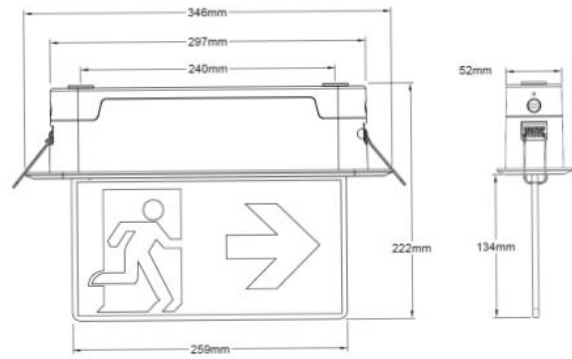

# EMLINE 2

ARTECH  
LIGHTING

Part Code: **EM2 ES AU RT W EP**

Artech Emline Recessed emergency exit sign, the luminaire offers an attractive method of providing an illuminated safety sign with long distance viewing. Surface mounted frame with arrow up legend kit.

### Physical

Mounting Type – Recessed (With Trim)  
Length – 356mm  
Height – 222mm  
Width – 112mm  
Finish – White  
IP Rating – IP40  
Max Viewing Distance – 25m  
Arrow - Up