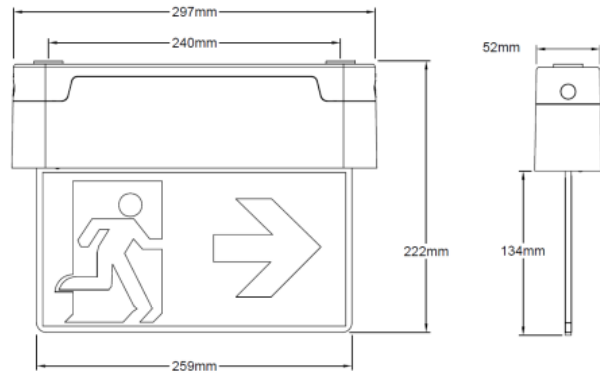

EMLINE 2

ARTECH
LIGHTING

Part Code: **EM2 ES AU S W M3**

Artech Emline Surface emergency exit sign, the luminaire offers an attractive method of providing an illuminated safety sign with long distance viewing. Surface mounted frame with arrow up legend kit.

Production Information

–
Physical
Mounting Type – Surface
Length – 297mm
Height – 222mm
Width – 52mm
Finish – White
IP Rating – IP40
Max Viewing Distance – 25m
Arrow - Up

–
Electrical
Wattage – 5.7 W
Control – Maintained 3hr
Supply Voltage – 230-240V AC 50/60 Hz