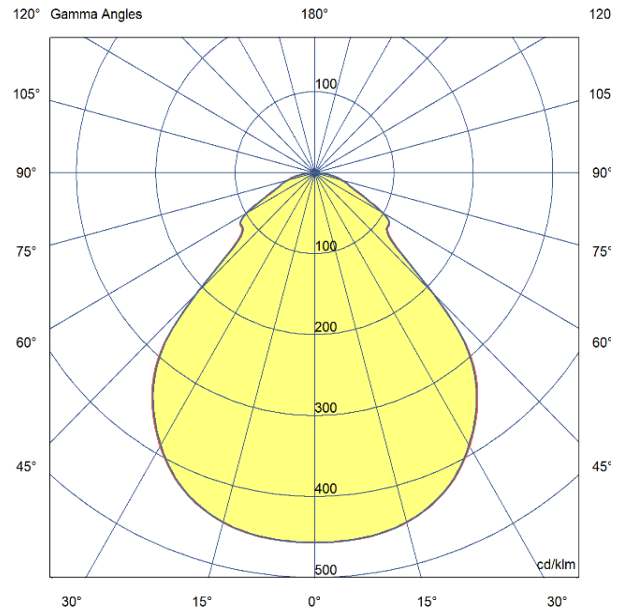

Artech lighting strives to ensure all solutions are supplied with the latest technology, we therefore reserve the right to make technical and design changes without prior notice. Electrical connected load and luminous flux are subject to initial tolerance of up +/- 10%. Colour Temperature is subject to a tolerance of +/-150 Kelvin.

St Johns Rd, Meadowfield Ind. Estate, Durham, Co. Durham, DH7 8RJ, United Kingdom
T: +44(0) 191 3787960 E: info@artechlighting.com

**MADE IN
BRITAIN** **UK
CA**