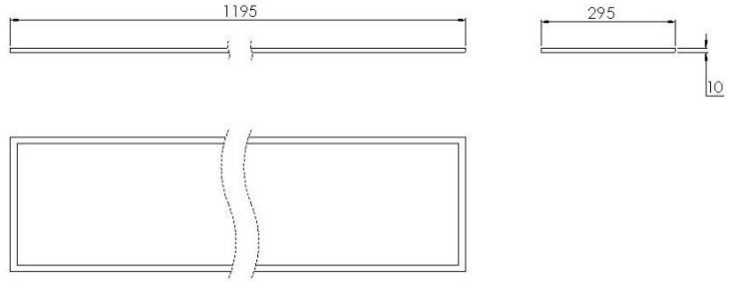

# NITOR SLIM

ARTECH  
LIGHTING

Part Code: **ANS 26 40 MP 12030 S1 W**

Artech Nitor Slim recessed LED luminaire designed specifically for the demands of the modern workplace. Backlit LED Technology to provide luminous flux up to 5600 lm with overall luminaire efficacy of 140 lm/W. Supplied with fixed output or DALI digital dimmable driver, optional 3-hour Basic or EMPRO emergency kit. TP(a) rated and Steel body finished in white. Microprism optics with high lumen output and luminance intensity control.

## Production Information

–  
**Physical**  
Mounting Type – Recessed (Lay-In)  
Length – 1200mm  
Height – 30mm  
Width – 300mm  
Finish – White  
IP Rating – IP44

–  
**Electrical**  
Lamp Type – LED  
Wattage – 18.8 W  
Efficacy – 140 lm/W  
Driver – Tridonic  
Control – Fixed Output