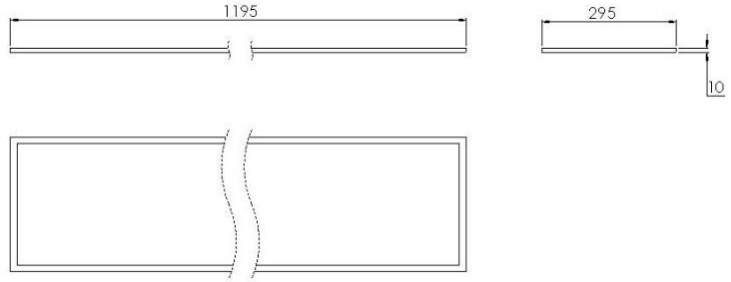

NITOR SLIM

ARTECH
LIGHTING

Part Code: **ANS 36 40 MP 12030 S1 W**

Artech Nitor Slim recessed LED luminaire designed specifically for the demands of the modern workplace. Backlit LED Technology to provide luminous flux up to 5600 lm with overall luminaire efficacy of 140 lm/W. Supplied with fixed output or DALI digital dimmable driver, optional 3-hour Basic or EMPRO emergency kit. TP(a) rated and Steel body finished in white. Microprism optics with high lumen output and luminance intensity control.

Production Information

–
Physical
Mounting Type – Recessed (Lay-In)
Length – 1200mm
Height – 30mm
Width – 300mm
Finish – White
IP Rating – IP44

–
Electrical
Lamp Type – LED
Wattage – 25.9 W
Efficacy – 140 lm/W
Driver – Tridonic
Control – Fixed Output